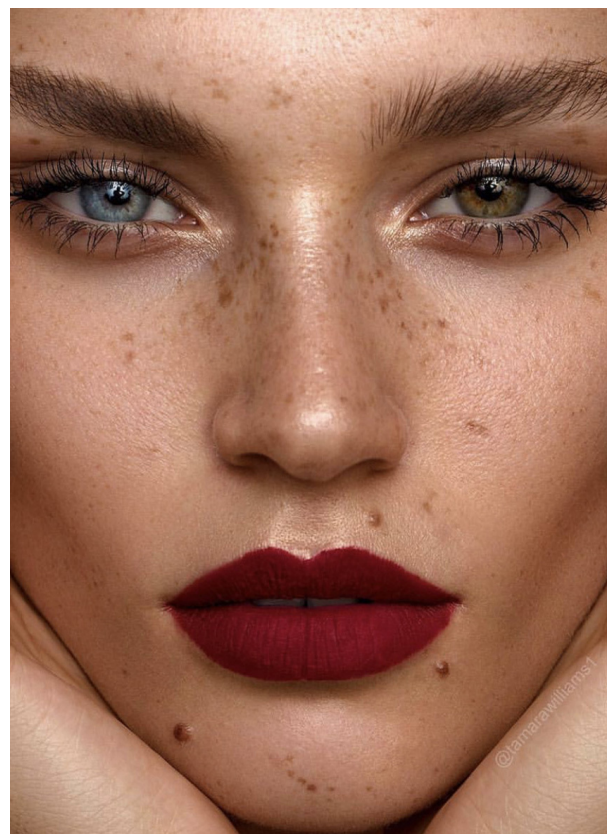

SCOUT

MODEL • AGENCY

LILIYA K. 30 PLUS

HEIGHT 177 cm LINGERIE 75B BUST/WAIST/HIPS 80/62/90 cm SIZE 36 EYES blue and brown HAIR blonde SHOES 38.5
LOCATION Portugal

@tamara.williams1