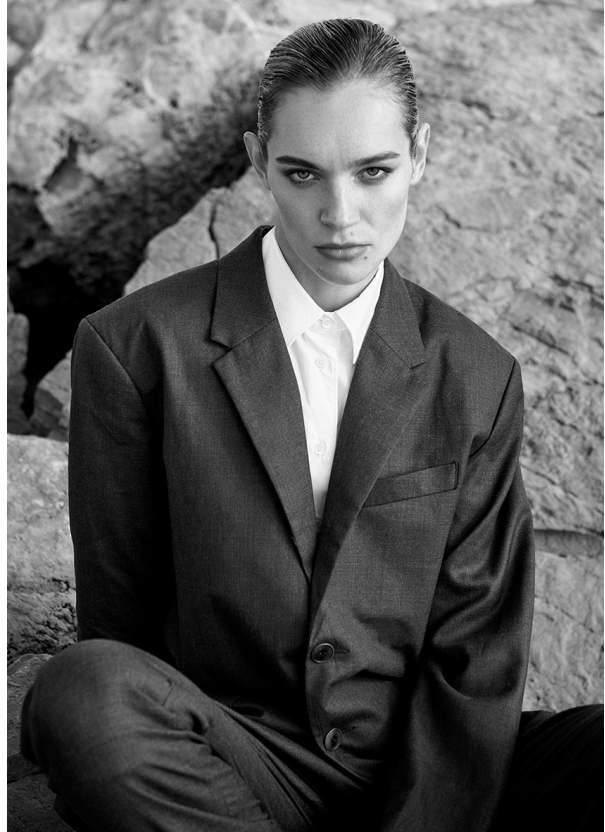

SCOUT

MODEL • AGENCY

LILIYA K. 30 PLUS

HEIGHT 177 cm LINGERIE 75B BUST/WAIST/HIPS 80/62/90 cm SIZE 36 EYES blue and brown HAIR blonde SHOES 38.5
LOCATION Portugal

SCOUT

MODEL • AGENCY

LILIYA K. 30 PLUS

HEIGHT 177 cm LINGERIE 75B BUST/WAIST/HIPS 80/62/90 cm SIZE 36 EYES blue and brown HAIR blonde SHOES 38.5
LOCATION Portugal