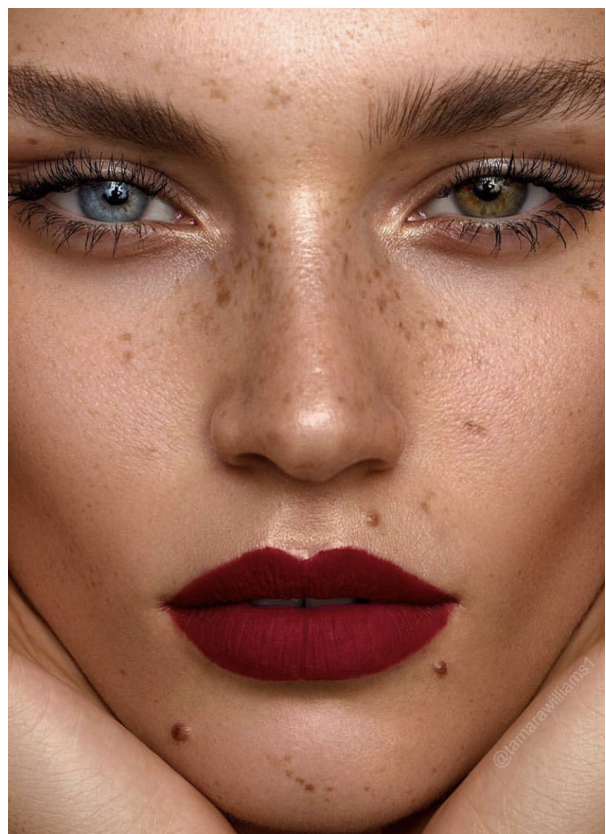

SCOUT

MODEL • AGENCY

LILIYA K. 30 PLUS

HEIGHT 177 cm LINGERIE 75B BUST/WAIST/HIPS 80/62/90 cm SIZE 36 EYES blue and brown HAIR blonde SHOES 38.5
LOCATION Portugal