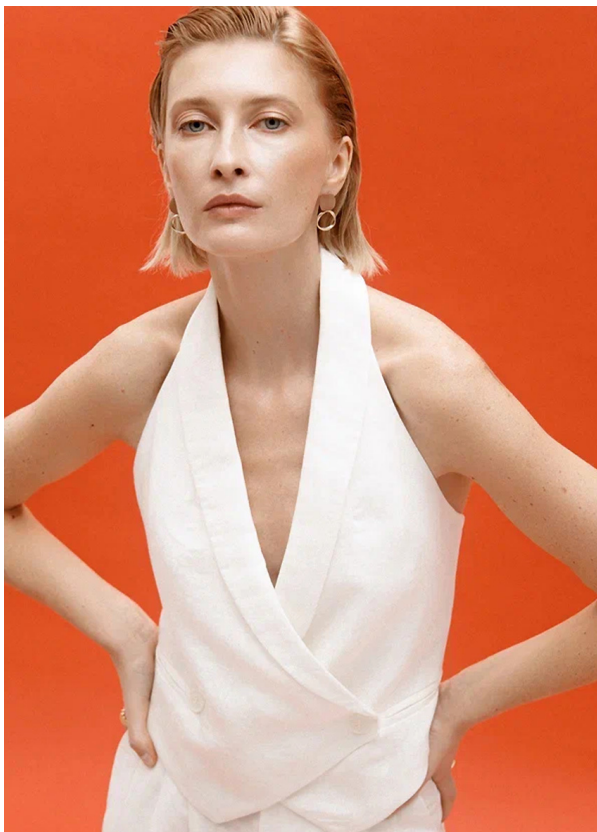

SCOUT

MODEL • AGENCY

ALENA D. 30 PLUS

HEIGHT 172 cm LINGERIE 75B BUST/WAIST/HIPS 83/62/92 cm SIZE 36 JEANS 26/32 EYES blue HAIR blonde SHOES 38
LOCATION Madrid ES