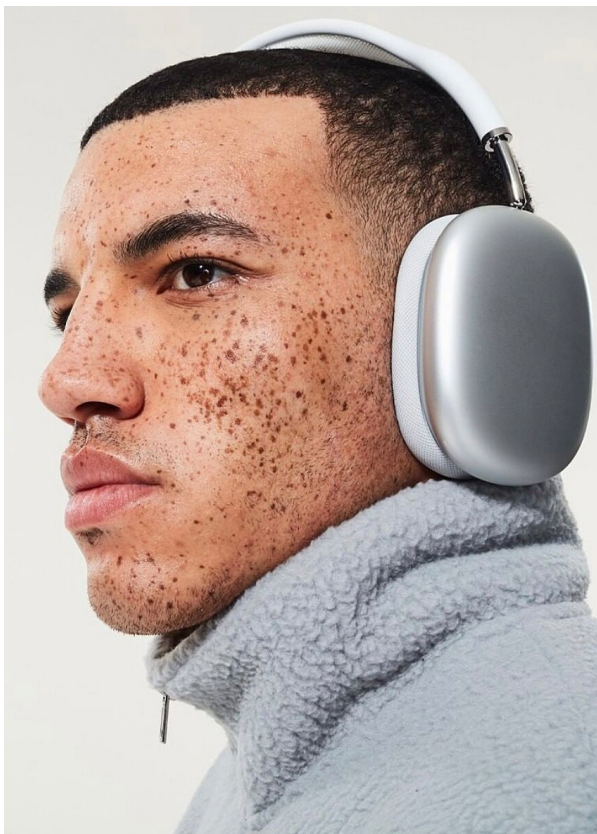

SCOUT

MODEL ● AGENCY

ALEX J. MAIN

HEIGHT 186 cm BUST/WAIST/HIPS 108/84/102 cm JEANS 33/34 EYES brown HAIR brown SHOES 44 LOCATION London

SCOUT

MODEL • AGENCY

ALEX J. MAIN

HEIGHT 186 cm BUST/WAIST/HIPS 108/84/102 cm JEANS 33/34 EYES brown HAIR brown SHOES 44 LOCATION London

SCOUT

MODEL • AGENCY

ALEX J. MAIN

HEIGHT 186 cm BUST/WAIST/HIPS 108/84/102 cm JEANS 33/34 EYES brown HAIR brown SHOES 44 LOCATION London

SCOUT

ALEX J. MAIN

MODEL • AGENCY

HEIGHT 186 cm BUST/WAIST/HIPS 108/84/102 cm JEANS 33/34 EYES brown HAIR brown SHOES 44 LOCATION London