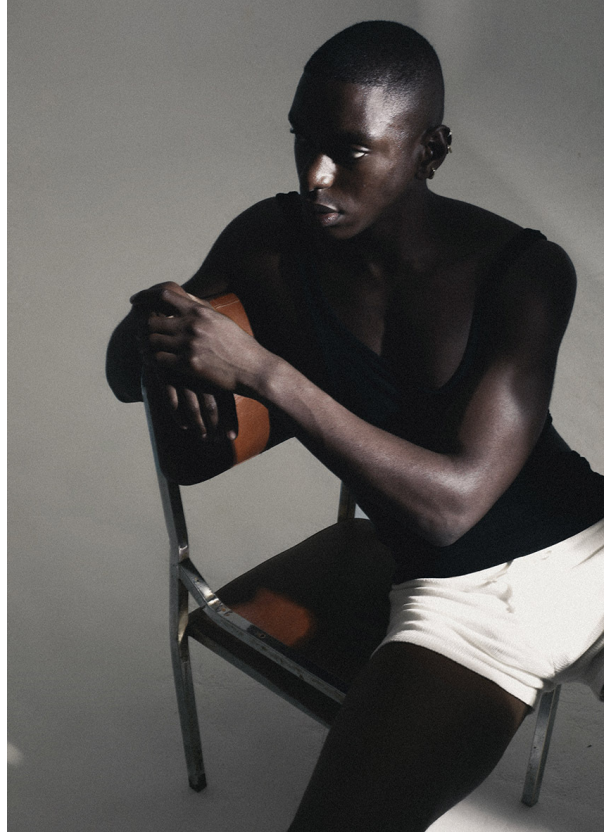

SCOUT

MODEL • AGENCY

ALIOU G. MAIN

HEIGHT 190 cm BUST/WAIST/HIPS 85/75/91 cm EYES brown HAIR black SHOES 44 LOCATION Madrid ES

SCOUT

MODEL • AGENCY

ALIOU G. MAIN

HEIGHT 190 cm BUST/WAIST/HIPS 85/75/91 cm EYES brown HAIR black SHOES 44 LOCATION Madrid ES

SCOUT

MODEL • AGENCY

ALIOU G. MAIN

HEIGHT 190 cm BUST/WAIST/HIPS 85/75/91 cm EYES brown HAIR black SHOES 44 LOCATION Madrid ES

SCOUT

MODEL • AGENCY

ALIOU G. ^{MAIN}

HEIGHT 190 cm BUST/WAIST/HIPS 85/75/91 cm EYES brown HAIR black SHOES 44 LOCATION Madrid ES

SCOUT

MODEL • AGENCY

ALIOU G. ^{MAIN}

HEIGHT 190 cm BUST/WAIST/HIPS 85/75/91 cm EYES brown HAIR black SHOES 44 LOCATION Madrid ES