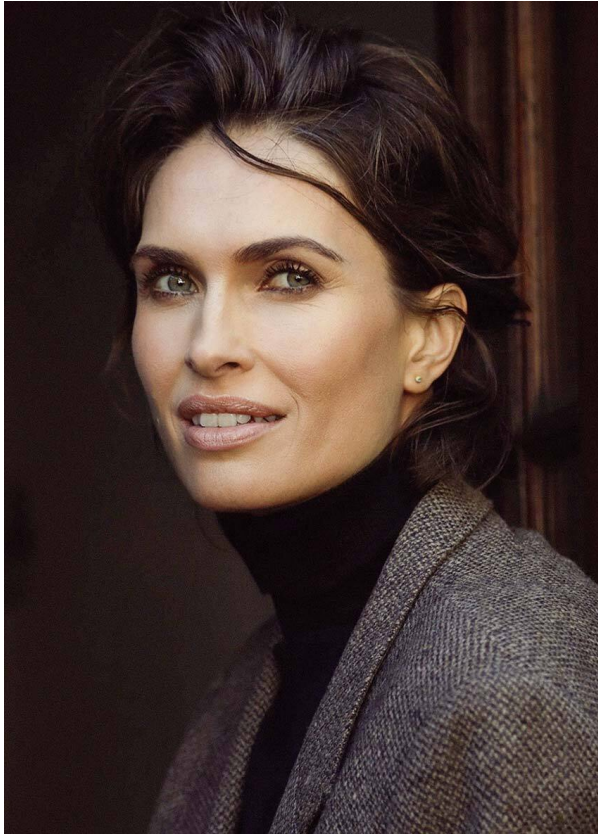

SCOUT

MODEL • AGENCY

ANGELA M. 40 PLUS

HEIGHT 179 cm BUST/WAIST/HIPS 91/69/96 cm SIZE 38 EYES green HAIR brown SHOES 41 LOCATION Cape Town SA

SCOUT

MODEL • AGENCY

ANGELA M. 40 PLUS

HEIGHT 179 cm BUST/WAIST/HIPS 91/69/96 cm SIZE 38 EYES green HAIR brown SHOES 41 LOCATION Cape Town SA

SCOUT

MODEL • AGENCY

ANGELA M. 40 PLUS

HEIGHT 179 cm BUST/WAIST/HIPS 91/69/96 cm SIZE 38 EYES green HAIR brown SHOES 41 LOCATION Cape Town SA