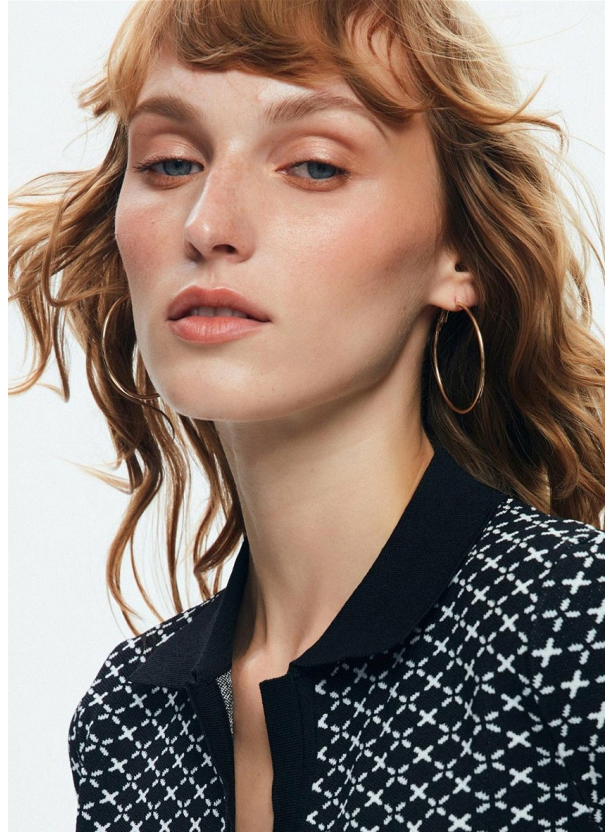

SCOUT

MODEL • AGENCY

ANHELINA R. ^{MAIN}

HEIGHT 179 cm BUST/WAIST/HIPS 84/60/90 cm JEANS 26/36 EYES blue HAIR strawberry blonde SHOES 40 LOCATION Belarus