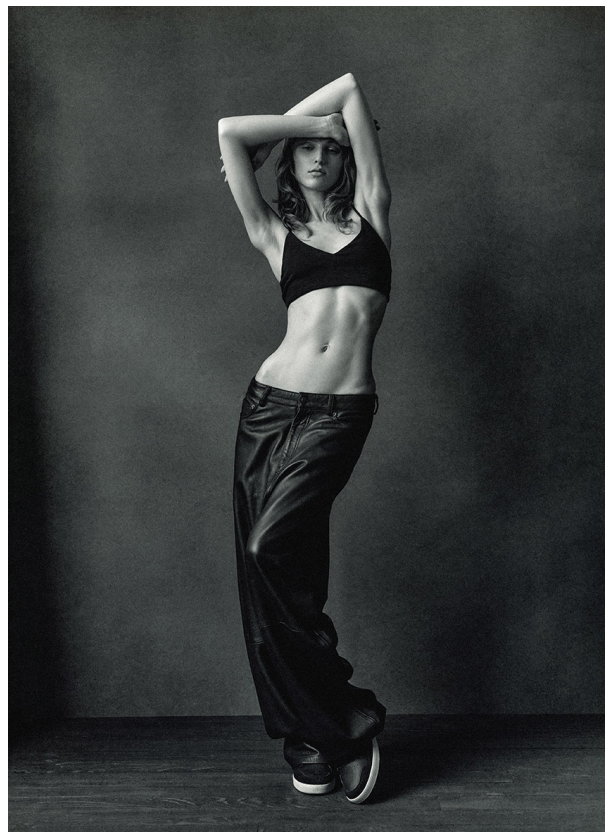

SCOUT

MODEL • AGENCY

ANHELINA R. ^{MAIN}

HEIGHT 179 cm BUST/WAIST/HIPS 84/60/90 cm JEANS 26/36 EYES blue HAIR strawberry blonde SHOES 40 LOCATION Belarus