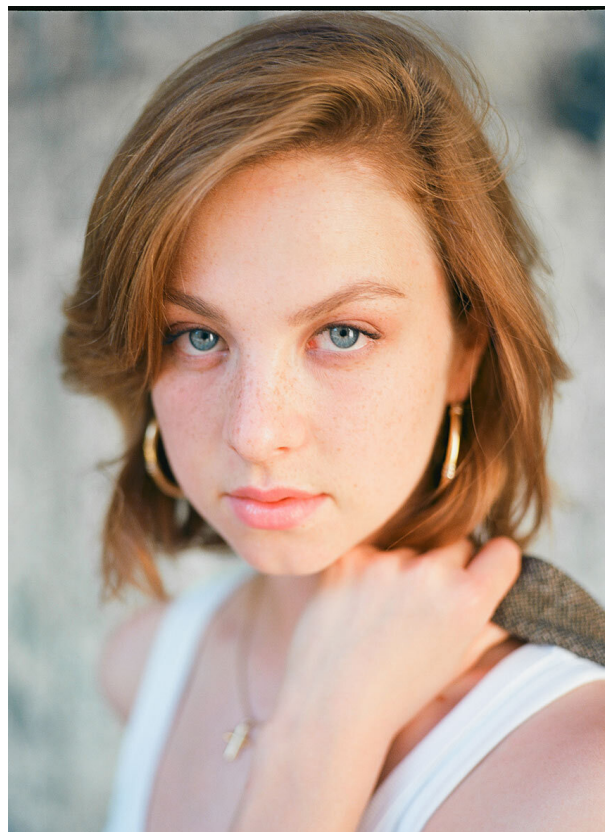

SCOUT

MODEL ● AGENCY

ANNA H. 20 PLUS

HEIGHT 172 cm BUST/WAIST/HIPS 82/62/90 cm SIZE 36 JEANS 37/32 EYES blue HAIR red SHOES 40 LOCATION Zurich CH

SCOUT

MODEL ● AGENCY

ANNA H. 20 PLUS

HEIGHT 172 cm BUST/WAIST/HIPS 82/62/90 cm SIZE 36 JEANS 37/32 EYES blue HAIR red SHOES 40 LOCATION Zurich CH

SCOUT

MODEL ● AGENCY

ANNA H. 20 PLUS

HEIGHT 172 cm BUST/WAIST/HIPS 82/62/90 cm SIZE 36 JEANS 37/32 EYES blue HAIR red SHOES 40 LOCATION Zurich CH