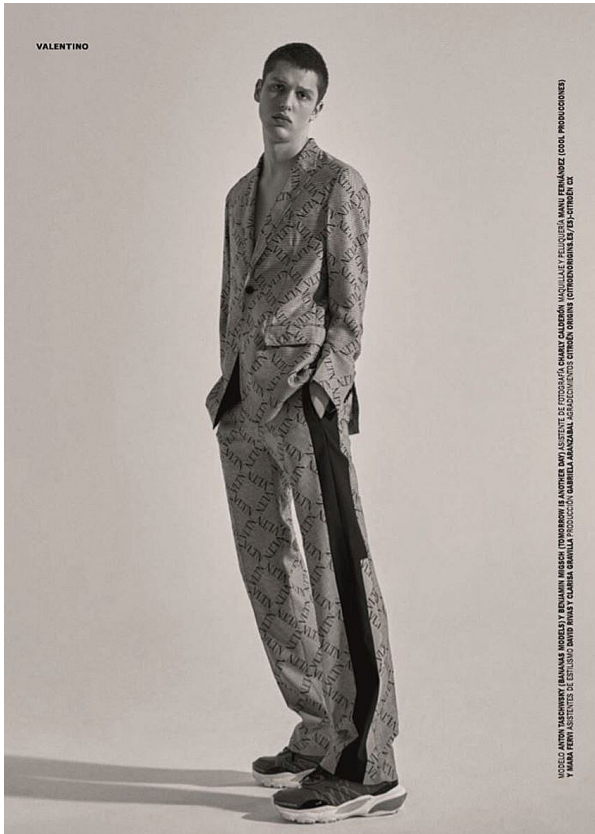

SCOUT

MODEL • AGENCY

ANTON T. MAIN

HEIGHT 186 cm BUST/WAIST/HIPS 90/74/92 cm EYES blue green HAIR blonde SHOES 45 LOCATION OUT

SCOUT

MODEL • AGENCY

ANTON T. MAIN

HEIGHT 186 cm BUST/WAIST/HIPS 90/74/92 cm EYES blue green HAIR blonde SHOES 45 LOCATION OUT

SCOUT

MODEL • AGENCY

ANTON T. MAIN

HEIGHT 186 cm BUST/WAIST/HIPS 90/74/92 cm EYES blue green HAIR blonde SHOES 45 LOCATION OUT

SCOUT

MODEL ● AGENCY

ANTON T. MAIN

HEIGHT 186 cm BUST/WAIST/HIPS 90/74/92 cm EYES blue green HAIR blonde SHOES 45 LOCATION OUT

SCOUT

MODEL • AGENCY

ANTON T. MAIN

HEIGHT 186 cm BUST/WAIST/HIPS 90/74/92 cm EYES blue green HAIR blonde SHOES 45 LOCATION OUT