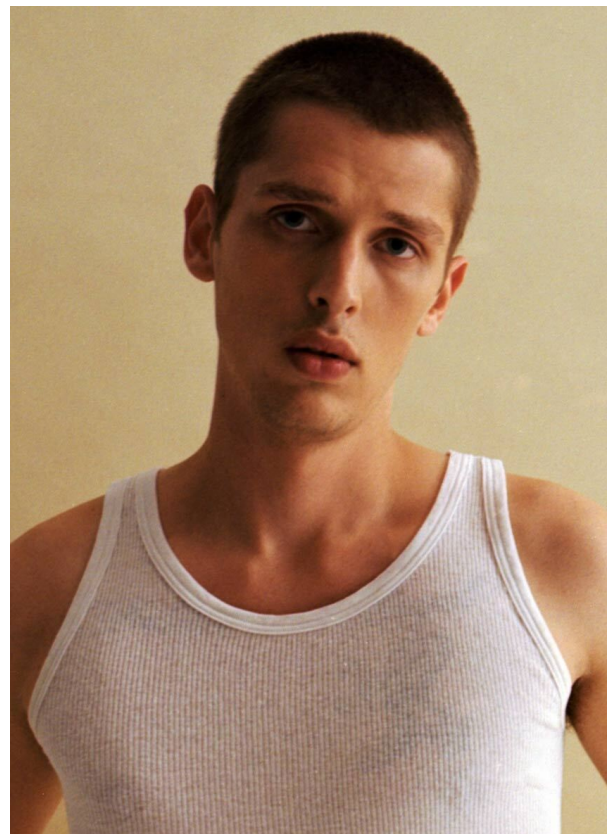

SCOUT

MODEL • AGENCY

ANTON T. MAIN

HEIGHT 186 cm BUST/WAIST/HIPS 90/74/92 cm EYES blue green HAIR blonde SHOES 45 LOCATION OUT

SCOUT

MODEL • AGENCY

ANTON T. MAIN

HEIGHT 186 cm BUST/WAIST/HIPS 90/74/92 cm EYES blue green HAIR blonde SHOES 45 LOCATION OUT

SCOUT

MODEL • AGENCY

ANTON T. MAIN

HEIGHT 186 cm BUST/WAIST/HIPS 90/74/92 cm EYES blue green HAIR blonde SHOES 45 LOCATION OUT

SCOUT

MODEL ● AGENCY

ANTON T. MAIN

HEIGHT 186 cm BUST/WAIST/HIPS 90/74/92 cm EYES blue green HAIR blonde SHOES 45 LOCATION OUT

SCOUT

MODEL • AGENCY

ANTON T. MAIN

HEIGHT 186 cm BUST/WAIST/HIPS 90/74/92 cm EYES blue green HAIR blonde SHOES 45 LOCATION OUT