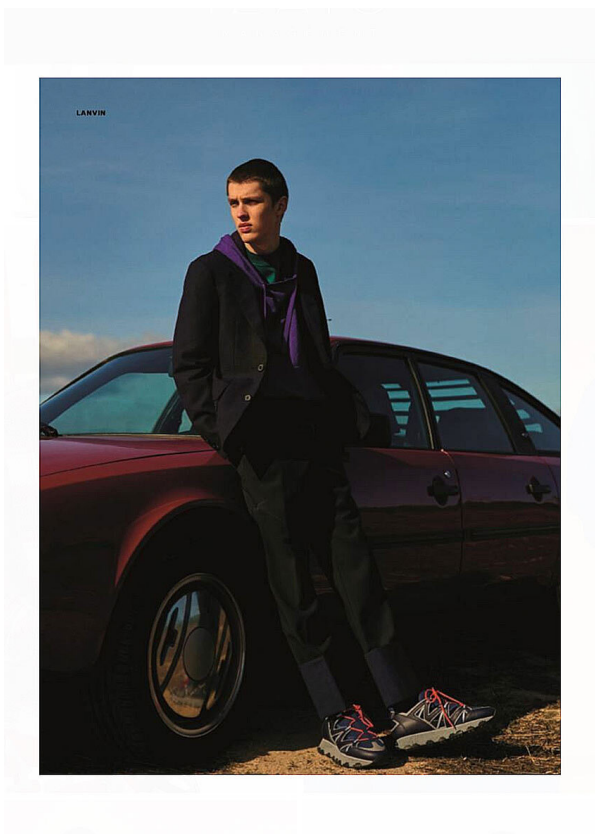

SCOUT

MODEL • AGENCY

ANTON T. MAIN

HEIGHT 186 cm BUST/WAIST/HIPS 90/74/92 cm EYES blue green HAIR blonde SHOES 45 LOCATION OUT

SCOUT

MODEL • AGENCY

ANTON T. MAIN

HEIGHT 186 cm BUST/WAIST/HIPS 90/74/92 cm EYES blue green HAIR blonde SHOES 45 LOCATION OUT

SCOUT

MODEL • AGENCY

ANTON T. MAIN

HEIGHT 186 cm BUST/WAIST/HIPS 90/74/92 cm EYES blue green HAIR blonde SHOES 45 LOCATION OUT

SCOUT

MODEL ● AGENCY

ANTON T. MAIN

HEIGHT 186 cm BUST/WAIST/HIPS 90/74/92 cm EYES blue green HAIR blonde SHOES 45 LOCATION OUT

SCOUT

MODEL • AGENCY

ANTON T. MAIN

HEIGHT 186 cm BUST/WAIST/HIPS 90/74/92 cm EYES blue green HAIR blonde SHOES 45 LOCATION OUT