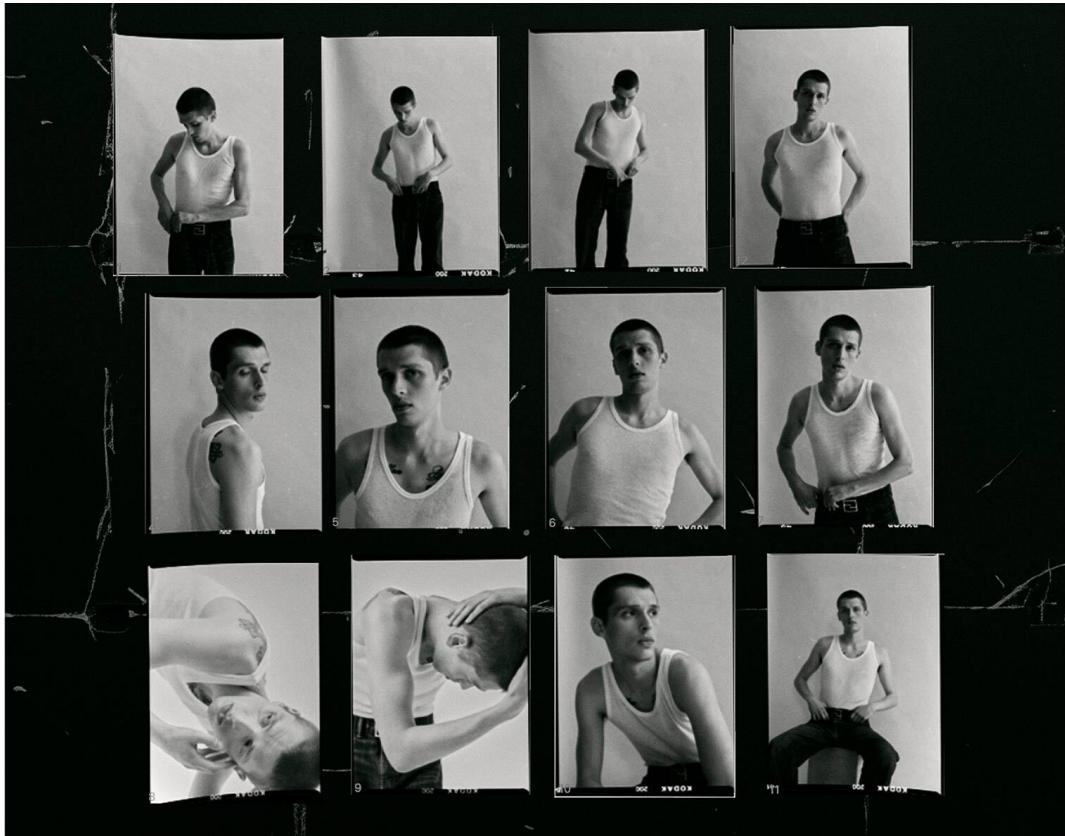

SCOUT

MODEL • AGENCY

ANTON T. MAIN

HEIGHT 186 cm BUST/WAIST/HIPS 90/74/92 cm EYES blue green HAIR blonde SHOES 45 LOCATION OUT

SCOUT

MODEL • AGENCY

ANTON T. MAIN

HEIGHT 186 cm BUST/WAIST/HIPS 90/74/92 cm EYES blue green HAIR blonde SHOES 45 LOCATION OUT

SCOUT

MODEL • AGENCY

ANTON T. MAIN

HEIGHT 186 cm BUST/WAIST/HIPS 90/74/92 cm EYES blue green HAIR blonde SHOES 45 LOCATION OUT

SCOUT

MODEL ● AGENCY

ANTON T. MAIN

HEIGHT 186 cm BUST/WAIST/HIPS 90/74/92 cm EYES blue green HAIR blonde SHOES 45 LOCATION OUT

SCOUT

MODEL • AGENCY

ANTON T. MAIN

HEIGHT 186 cm BUST/WAIST/HIPS 90/74/92 cm EYES blue green HAIR blonde SHOES 45 LOCATION OUT