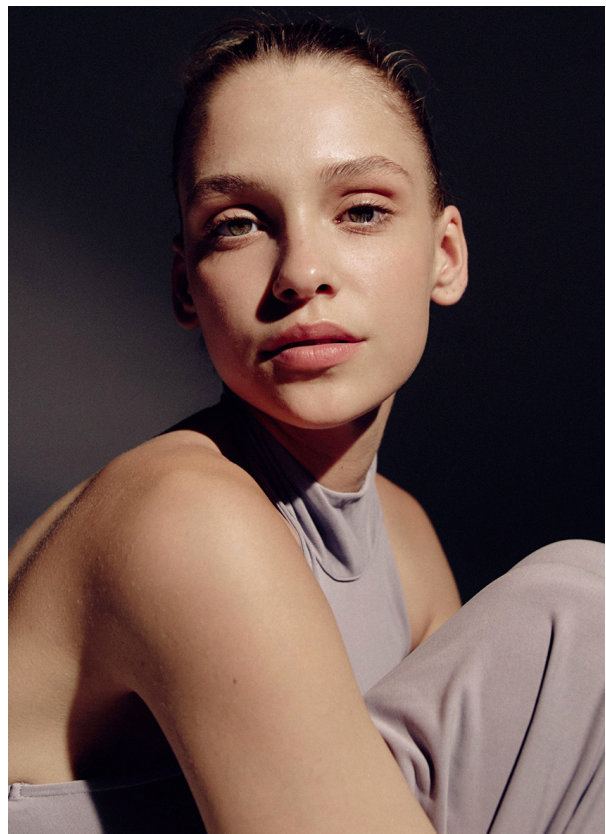

# SCOUT

MODEL • AGENCY

ARINA S. MAIN

HEIGHT 175 cm BUST/WAIST/HIPS 85/61/91 cm EYES dark green HAIR light brown SHOES 41 LOCATION Russia