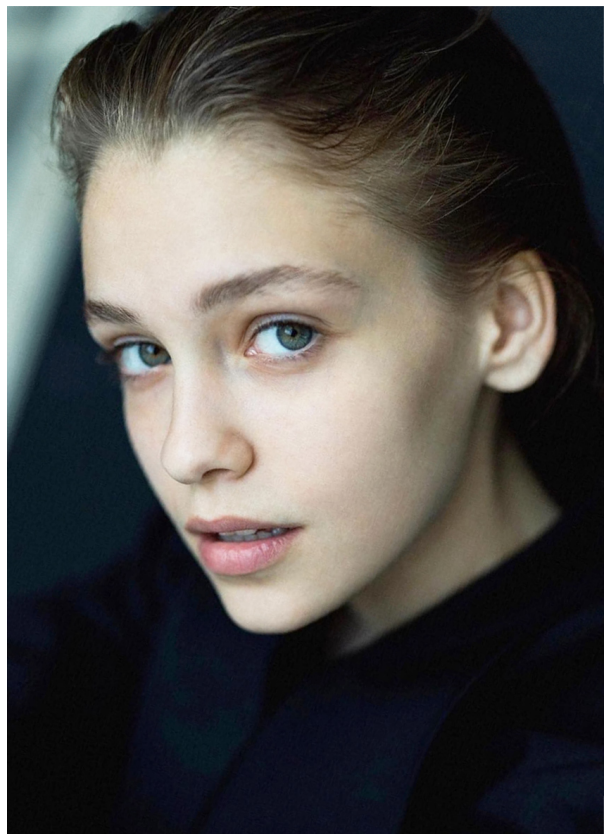

SCOUT

MODEL • AGENCY

ARINA S. MAIN

HEIGHT 175 cm BUST/WAIST/HIPS 85/61/91 cm EYES dark green HAIR light brown SHOES 41 LOCATION Russia