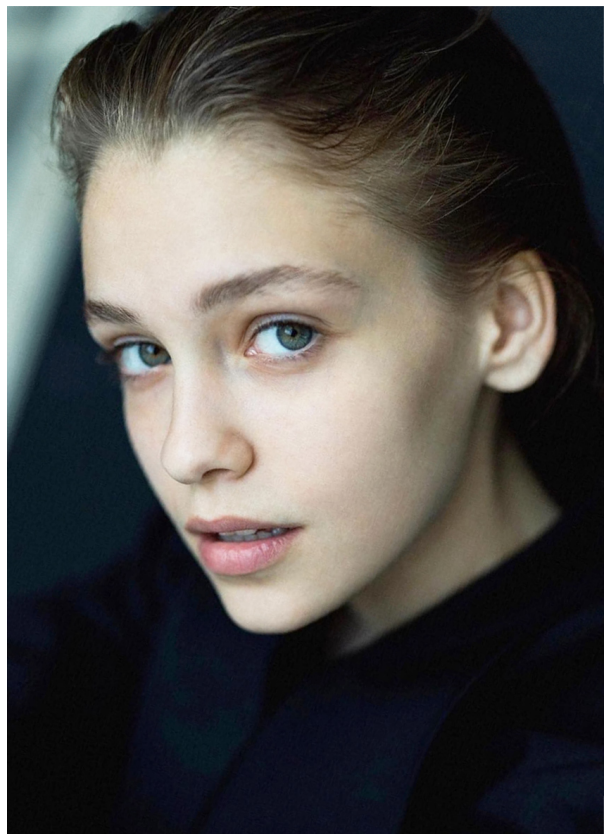

SCOUT

MODEL • AGENCY

ARINA S. MAIN

HEIGHT 175 cm BUST/WAIST/HIPS 85/61/91 cm EYES dark green HAIR light brown SHOES 41 LOCATION Russia

SCOUT

MODEL • AGENCY

ARINA S. MAIN

HEIGHT 175 cm BUST/WAIST/HIPS 85/61/91 cm EYES dark green HAIR light brown SHOES 41 LOCATION Russia