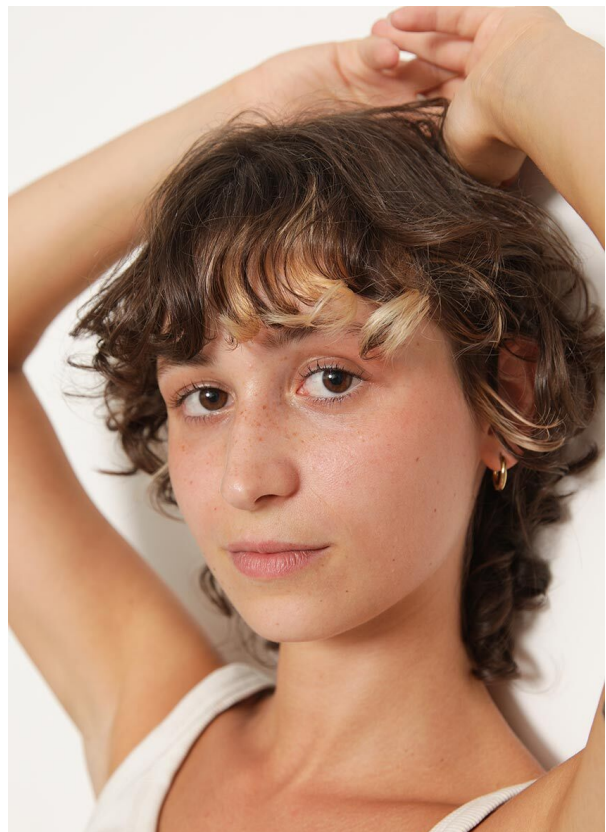

SCOUT

MODEL ● AGENCY

ASIA C. 20 PLUS

HEIGHT 162 cm BUST/WAIST/HIPS 74/59/85 cm SIZE 34/36 EYES brown HAIR brown SHOES 37.5 LOCATION Lausanne CH

SCOUT

MODEL ● AGENCY

ASIA C. 20 PLUS

HEIGHT 162 cm BUST/WAIST/HIPS 74/59/85 cm SIZE 34/36 EYES brown HAIR brown SHOES 37.5 LOCATION Lausanne CH

SCOUT

MODEL ● AGENCY

ASIA C. 20 PLUS

HEIGHT 162 cm BUST/WAIST/HIPS 74/59/85 cm SIZE 34/36 EYES brown HAIR brown SHOES 37.5 LOCATION Lausanne CH