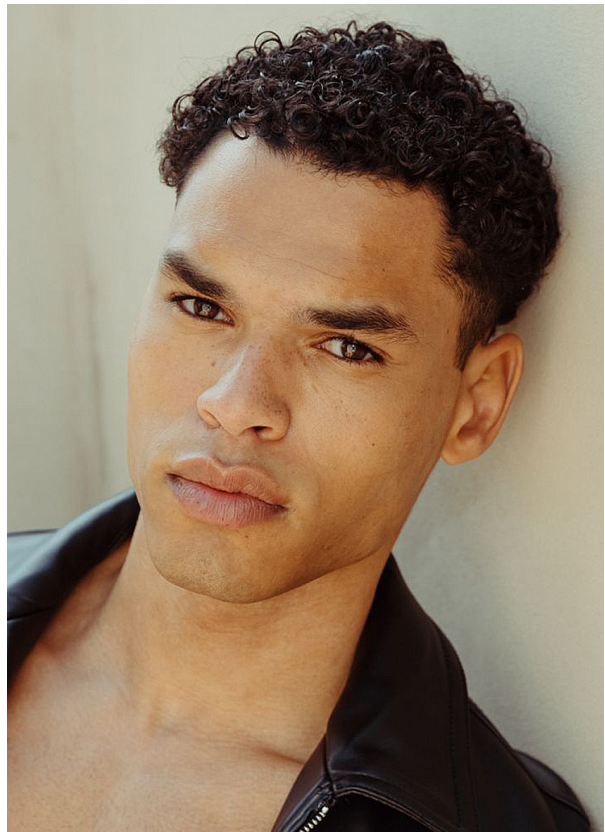

SCOUT

MODEL ● AGENCY

BEAU T. COMMERCIAL

HEIGHT 188 cm BUST/WAIST/HIPS 96/77/97 cm SIZE 48 JEANS 32/32 EYES brown HAIR black SHOES 44 LOCATION Amsterdam NL

SCOUT

MODEL ● AGENCY

BEAU T. COMMERCIAL

HEIGHT 188 cm BUST/WAIST/HIPS 96/77/97 cm SIZE 48 JEANS 32/32 EYES brown HAIR black SHOES 44 LOCATION Amsterdam NL