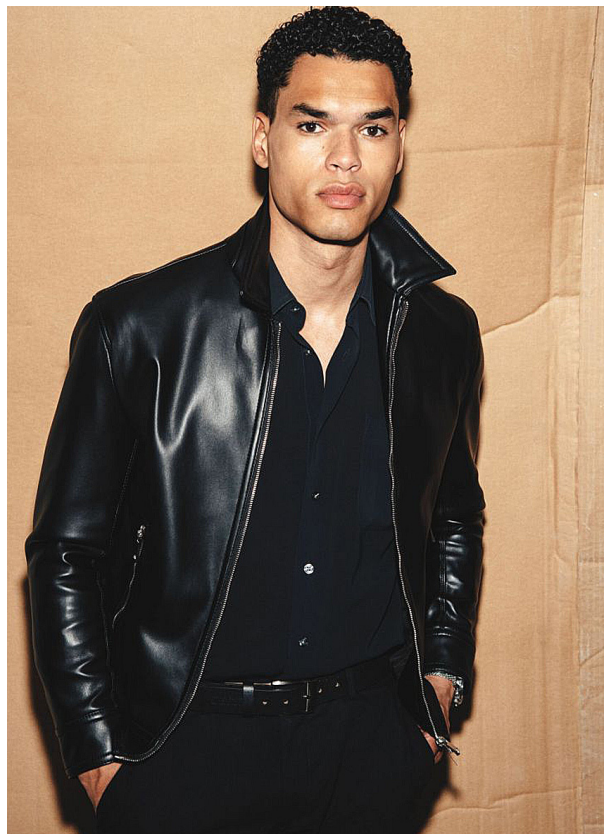

SCOUT

MODEL • AGENCY

BEAU T. MAIN

HEIGHT 188 cm BUST/WAIST/HIPS 96/77/97 cm SIZE 48 JEANS 32/32 EYES brown HAIR black SHOES 44 LOCATION Amsterdam NL

SCOUT

MODEL • AGENCY

BEAU T. MAIN

HEIGHT 188 cm BUST/WAIST/HIPS 96/77/97 cm SIZE 48 JEANS 32/32 EYES brown HAIR black SHOES 44 LOCATION Amsterdam NL