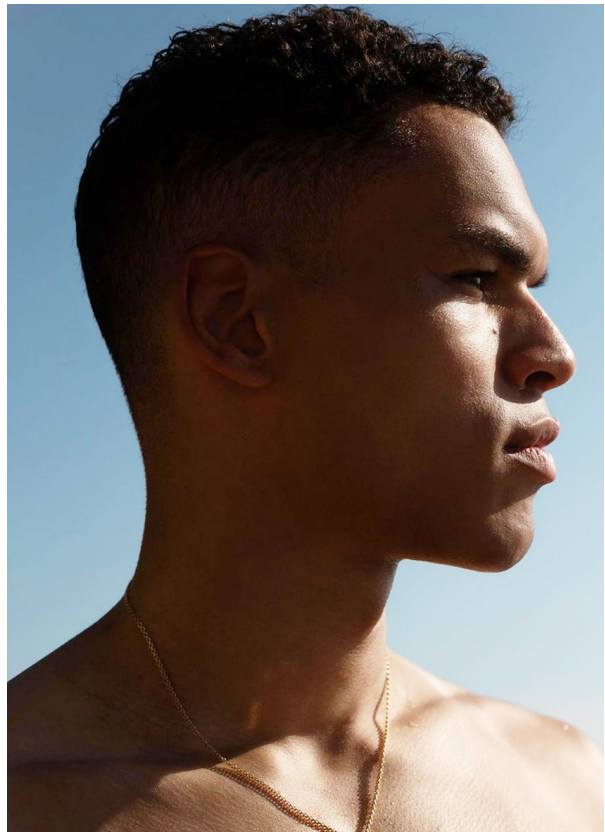

SCOUT

MODEL • AGENCY

BEAU T. MAIN

HEIGHT 188 cm BUST/WAIST/HIPS 96/77/97 cm SIZE 48 JEANS 32/32 EYES brown HAIR black SHOES 44 LOCATION Amsterdam NL

SCOUT

MODEL • AGENCY

BEAU T. MAIN

HEIGHT 188 cm BUST/WAIST/HIPS 96/77/97 cm SIZE 48 JEANS 32/32 EYES brown HAIR black SHOES 44 LOCATION Amsterdam NL

SCOUT

MODEL • AGENCY

BEAU T. MAIN

HEIGHT 188 cm BUST/WAIST/HIPS 96/77/97 cm SIZE 48 JEANS 32/32 EYES brown HAIR black SHOES 44 LOCATION Amsterdam NL

SCOUT

MODEL ● AGENCY

BEAU T. MAIN

HEIGHT 188 cm BUST/WAIST/HIPS 96/77/97 cm SIZE 48 JEANS 32/32 EYES brown HAIR black SHOES 44 LOCATION Amsterdam NL