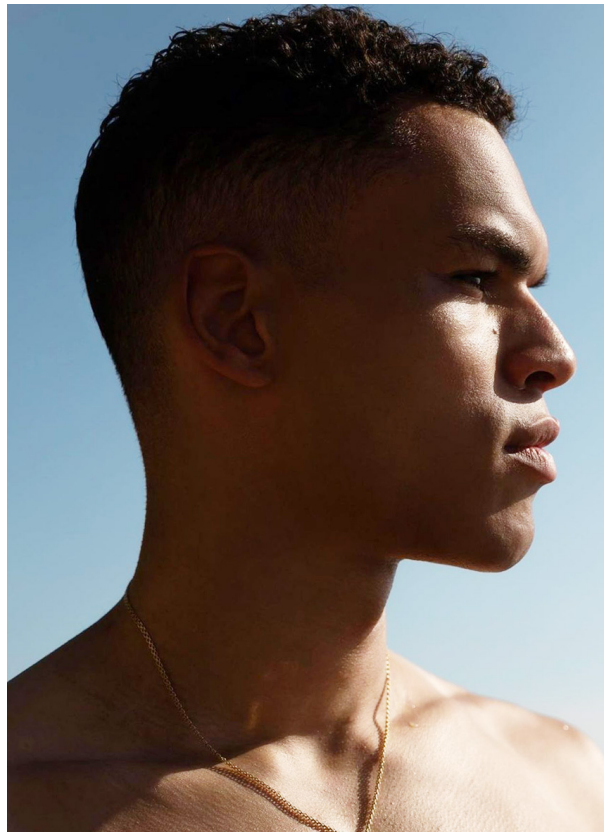

SCOUT

MODEL • AGENCY

BEAU T. MAIN

HEIGHT 188 cm BUST/WAIST/HIPS 96/77/97 cm SIZE 48 JEANS 32/32 EYES brown HAIR black SHOES 44 LOCATION Amsterdam NL