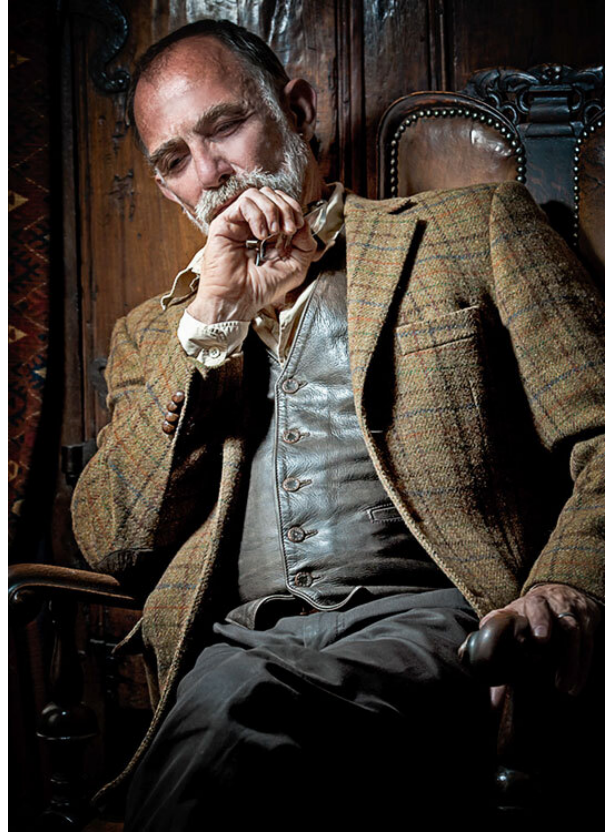

SCOUT

MODEL ● AGENCY

BENJAMIN G. INTERNATIONAL

HEIGHT 183 cm BUST/WAIST/HIPS 105/93/103 cm EYES blue-green-brown HAIR salt & pepper SHOES 43 LOCATION Amsterdam

SCOUT

MODEL ● AGENCY

BENJAMIN G. INTERNATIONAL

HEIGHT 183 cm BUST/WAIST/HIPS 105/93/103 cm EYES blue-green-brown HAIR salt & pepper SHOES 43 LOCATION Amsterdam

SCOUT

MODEL ● AGENCY

BENJAMIN G. INTERNATIONAL

HEIGHT 183 cm BUST/WAIST/HIPS 105/93/103 cm EYES blue-green-brown HAIR salt & pepper SHOES 43 LOCATION Amsterdam