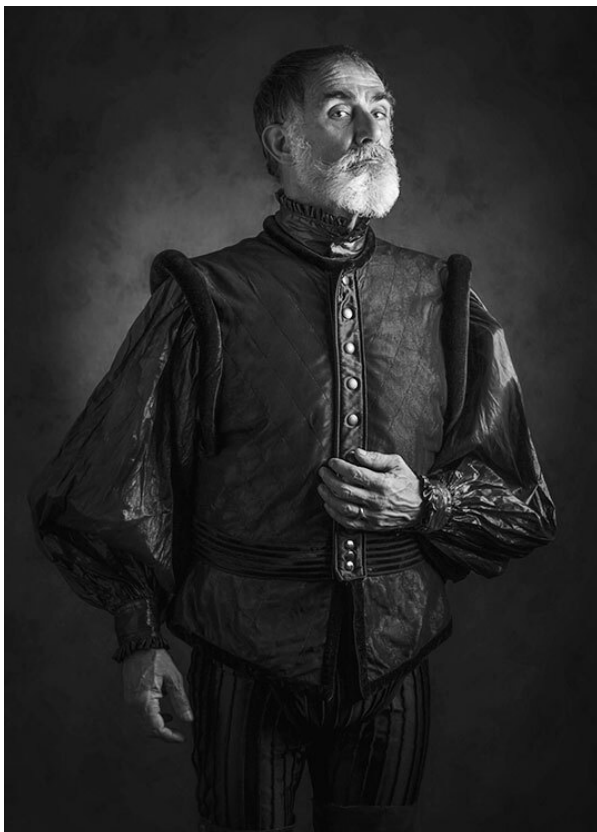

SCOUT

MODEL ● AGENCY

BENJAMIN G. INTERNATIONAL

HEIGHT 183 cm BUST/WAIST/HIPS 105/93/103 cm EYES blue-green-brown HAIR salt & pepper SHOES 43 LOCATION Amsterdam

SCOUT

MODEL ● AGENCY

BENJAMIN G. INTERNATIONAL

HEIGHT 183 cm BUST/WAIST/HIPS 105/93/103 cm EYES blue-green-brown HAIR salt & pepper SHOES 43 LOCATION Amsterdam

SCOUT

MODEL ● AGENCY

BENJAMIN G. INTERNATIONAL

HEIGHT 183 cm BUST/WAIST/HIPS 105/93/103 cm EYES blue-green-brown HAIR salt & pepper SHOES 43 LOCATION Amsterdam