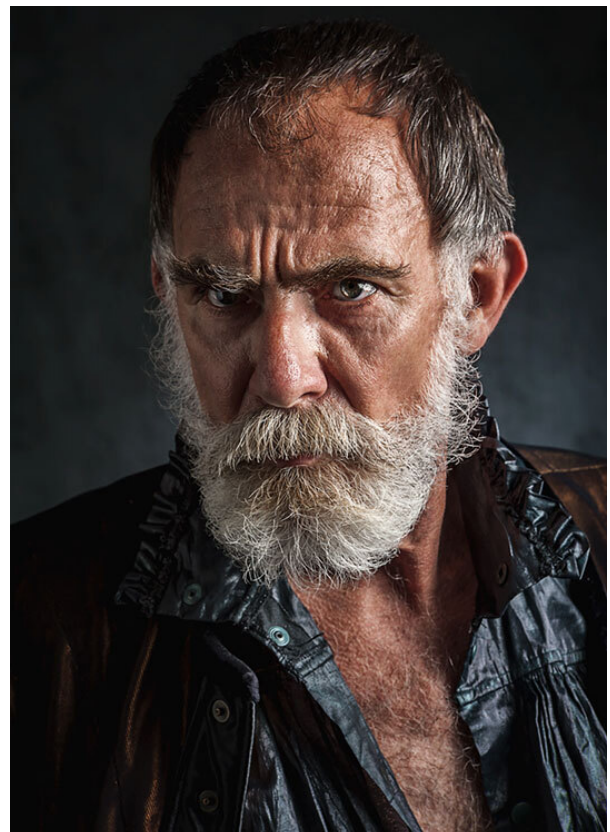

SCOUT

MODEL ● AGENCY

BENJAMIN G. INTERNATIONAL

HEIGHT 183 cm BUST/WAIST/HIPS 105/93/103 cm EYES blue-green-brown HAIR salt & pepper SHOES 43 LOCATION Amsterdam

SCOUT

MODEL ● AGENCY

BENJAMIN G. INTERNATIONAL

HEIGHT 183 cm BUST/WAIST/HIPS 105/93/103 cm EYES blue-green-brown HAIR salt & pepper SHOES 43 LOCATION Amsterdam

SCOUT

MODEL ● AGENCY

BENJAMIN G. INTERNATIONAL

HEIGHT 183 cm BUST/WAIST/HIPS 105/93/103 cm EYES blue-green-brown HAIR salt & pepper SHOES 43 LOCATION Amsterdam