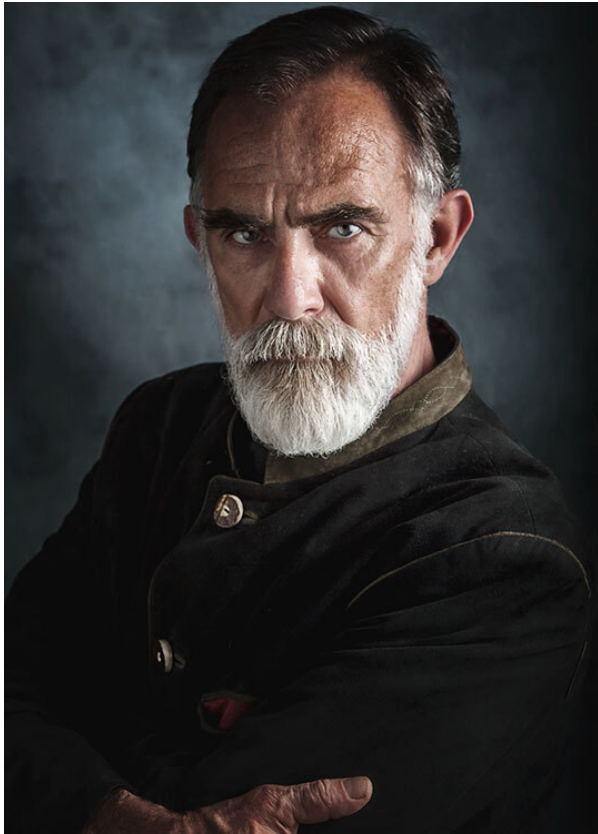

SCOUT

MODEL ● AGENCY

BENJAMIN G. INTERNATIONAL

HEIGHT 183 cm BUST/WAIST/HIPS 105/93/103 cm EYES blue-green-brown HAIR salt & pepper SHOES 43 LOCATION Amsterdam