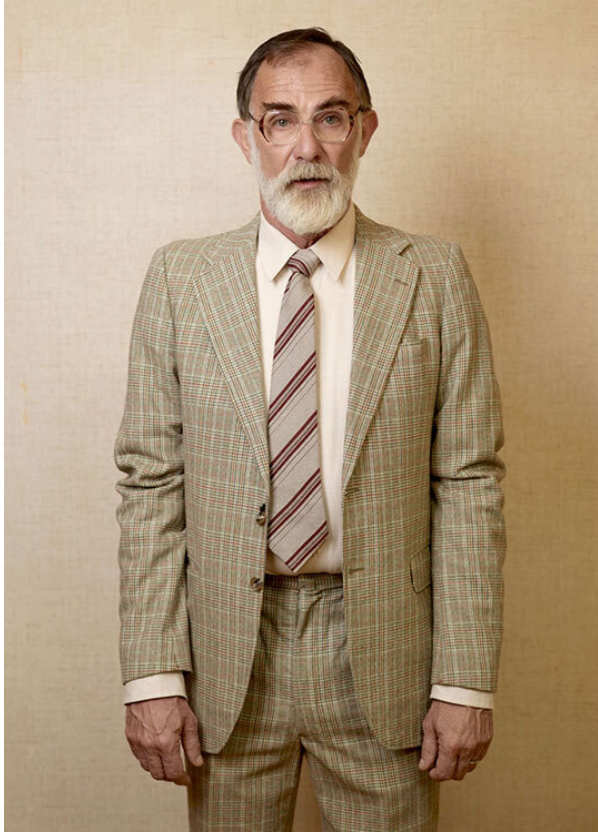

SCOUT

MODEL ● AGENCY

BENJAMIN G. INTERNATIONAL

HEIGHT 183 cm BUST/WAIST/HIPS 105/93/103 cm EYES blue-green-brown HAIR salt & pepper SHOES 43 LOCATION Amsterdam

SCOUT

MODEL ● AGENCY

BENJAMIN G. INTERNATIONAL

HEIGHT 183 cm BUST/WAIST/HIPS 105/93/103 cm EYES blue-green-brown HAIR salt & pepper SHOES 43 LOCATION Amsterdam

SCOUT

MODEL ● AGENCY

BENJAMIN G. INTERNATIONAL

HEIGHT 183 cm BUST/WAIST/HIPS 105/93/103 cm EYES blue-green-brown HAIR salt & pepper SHOES 43 LOCATION Amsterdam