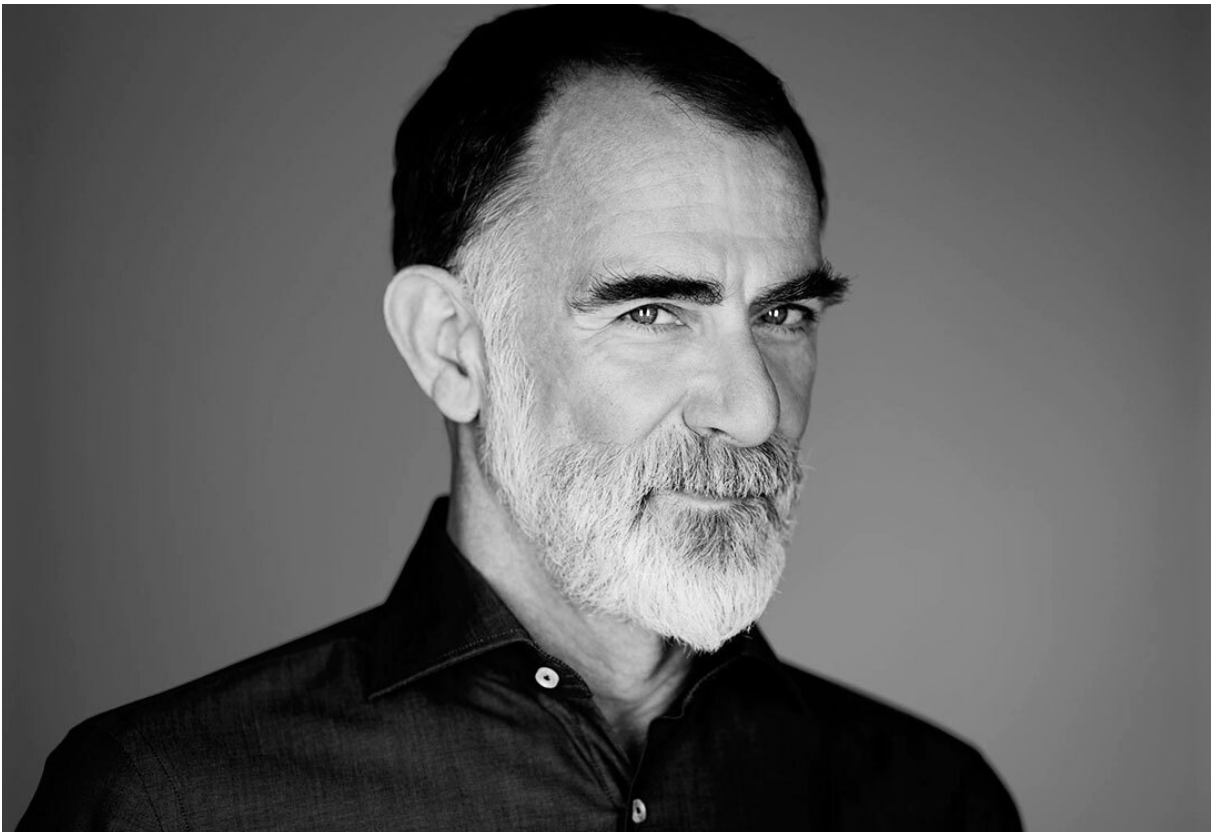

SCOUT

MODEL ● AGENCY

BENJAMIN G. SILVER

HEIGHT 183 cm BUST/WAIST/HIPS 105/93/103 cm EYES blue-green-brown HAIR salt and pepper SHOES 43 LOCATION Amsterdam NL

SCOUT

BENJAMIN G. SILVER

MODEL • AGENCY

HEIGHT 183 cm BUST/WAIST/HIPS 105/93/103 cm EYES blue-green-brown HAIR salt and pepper SHOES 43 LOCATION Amsterdam NL

SCOUT

BENJAMIN G. SILVER

MODEL • AGENCY

HEIGHT 183 cm BUST/WAIST/HIPS 105/93/103 cm EYES blue-green-brown HAIR salt and pepper SHOES 43 LOCATION Amsterdam NL

SCOUT

BENJAMIN G. SILVER

MODEL • AGENCY

HEIGHT 183 cm BUST/WAIST/HIPS 105/93/103 cm EYES blue-green-brown HAIR salt and pepper SHOES 43 LOCATION Amsterdam NL