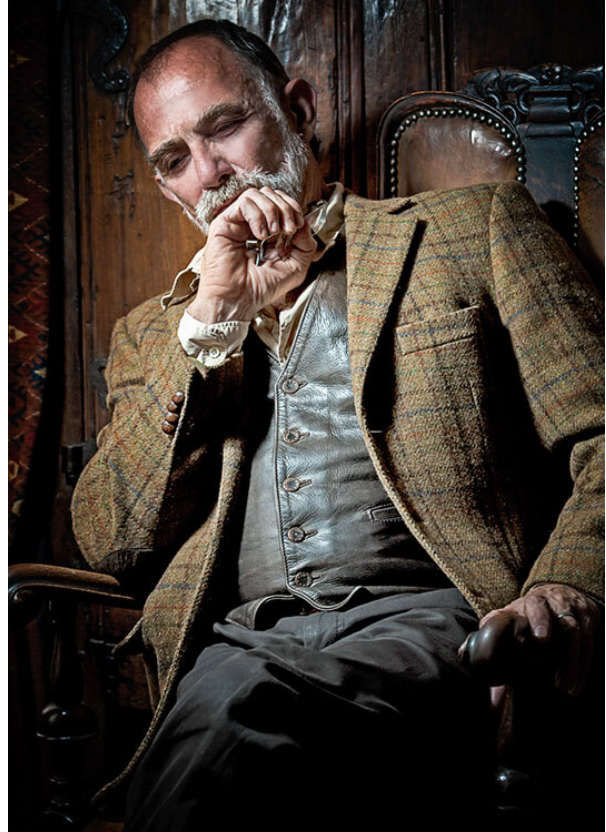

SCOUT

MODEL ● AGENCY

BENJAMIN G. SILVER

HEIGHT 183 cm BUST/WAIST/HIPS 105/93/103 cm EYES blue-green-brown HAIR salt and pepper SHOES 43 LOCATION Amsterdam NL

SCOUT

BENJAMIN G. SILVER

MODEL • AGENCY

HEIGHT 183 cm BUST/WAIST/HIPS 105/93/103 cm EYES blue-green-brown HAIR salt and pepper SHOES 43 LOCATION Amsterdam NL

SCOUT

BENJAMIN G. SILVER

MODEL • AGENCY

HEIGHT 183 cm BUST/WAIST/HIPS 105/93/103 cm EYES blue-green-brown HAIR salt and pepper SHOES 43 LOCATION Amsterdam NL

SCOUT

BENJAMIN G. SILVER

MODEL • AGENCY

HEIGHT 183 cm BUST/WAIST/HIPS 105/93/103 cm EYES blue-green-brown HAIR salt and pepper SHOES 43 LOCATION Amsterdam NL