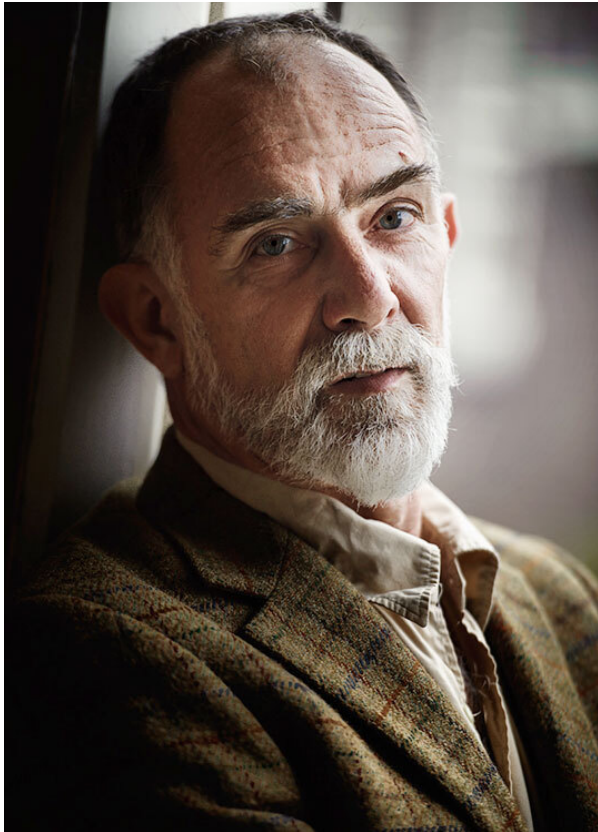

SCOUT

MODEL ● AGENCY

BENJAMIN G. SILVER

HEIGHT 183 cm BUST/WAIST/HIPS 105/93/103 cm EYES blue-green-brown HAIR salt and pepper SHOES 43 LOCATION Amsterdam NL

SCOUT

BENJAMIN G. SILVER

MODEL • AGENCY

HEIGHT 183 cm BUST/WAIST/HIPS 105/93/103 cm EYES blue-green-brown HAIR salt and pepper SHOES 43 LOCATION Amsterdam NL

SCOUT

BENJAMIN G. SILVER

MODEL • AGENCY

HEIGHT 183 cm BUST/WAIST/HIPS 105/93/103 cm EYES blue-green-brown HAIR salt and pepper SHOES 43 LOCATION Amsterdam NL

SCOUT

BENJAMIN G. SILVER

MODEL • AGENCY

HEIGHT 183 cm BUST/WAIST/HIPS 105/93/103 cm EYES blue-green-brown HAIR salt and pepper SHOES 43 LOCATION Amsterdam NL