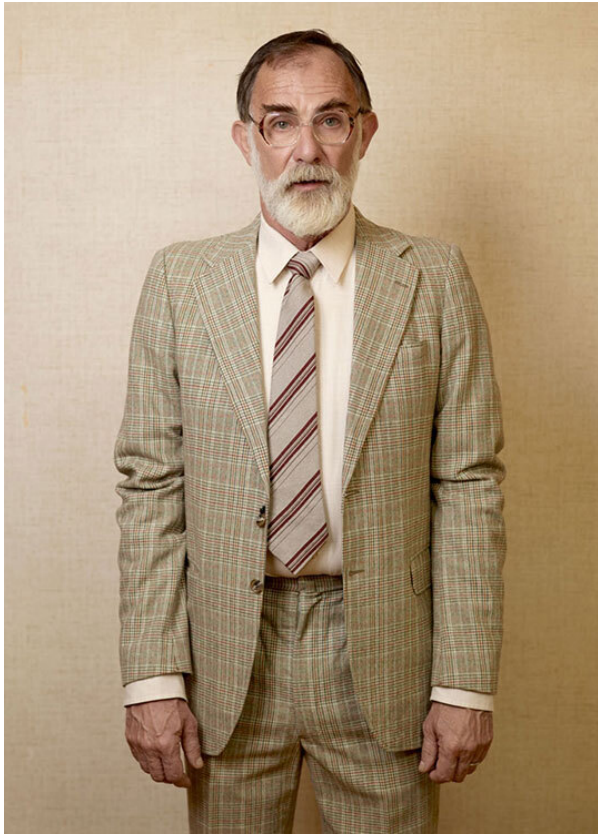

SCOUT

MODEL ● AGENCY

BENJAMIN G. SILVER

HEIGHT 183 cm BUST/WAIST/HIPS 105/93/103 cm EYES blue-green-brown HAIR salt and pepper SHOES 43 LOCATION Amsterdam NL

SCOUT

BENJAMIN G. SILVER

MODEL • AGENCY

HEIGHT 183 cm BUST/WAIST/HIPS 105/93/103 cm EYES blue-green-brown HAIR salt and pepper SHOES 43 LOCATION Amsterdam NL

SCOUT

BENJAMIN G. SILVER

MODEL • AGENCY

HEIGHT 183 cm BUST/WAIST/HIPS 105/93/103 cm EYES blue-green-brown HAIR salt and pepper SHOES 43 LOCATION Amsterdam NL

SCOUT

BENJAMIN G. SILVER

MODEL • AGENCY

HEIGHT 183 cm BUST/WAIST/HIPS 105/93/103 cm EYES blue-green-brown HAIR salt and pepper SHOES 43 LOCATION Amsterdam NL