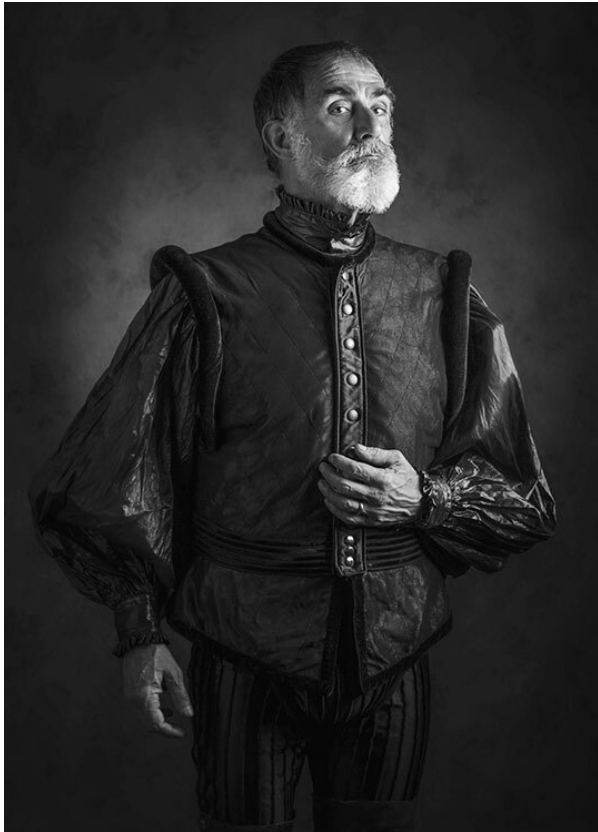

SCOUT

MODEL ● AGENCY

BENJAMIN G. SILVER

HEIGHT 183 cm BUST/WAIST/HIPS 105/93/103 cm EYES blue-green-brown HAIR salt and pepper SHOES 43 LOCATION Amsterdam NL

SCOUT

BENJAMIN G. SILVER

MODEL • AGENCY

HEIGHT 183 cm BUST/WAIST/HIPS 105/93/103 cm EYES blue-green-brown HAIR salt and pepper SHOES 43 LOCATION Amsterdam NL

SCOUT

BENJAMIN G. SILVER

MODEL • AGENCY

HEIGHT 183 cm BUST/WAIST/HIPS 105/93/103 cm EYES blue-green-brown HAIR salt and pepper SHOES 43 LOCATION Amsterdam NL

SCOUT

BENJAMIN G. SILVER

MODEL • AGENCY

HEIGHT 183 cm BUST/WAIST/HIPS 105/93/103 cm EYES blue-green-brown HAIR salt and pepper SHOES 43 LOCATION Amsterdam NL