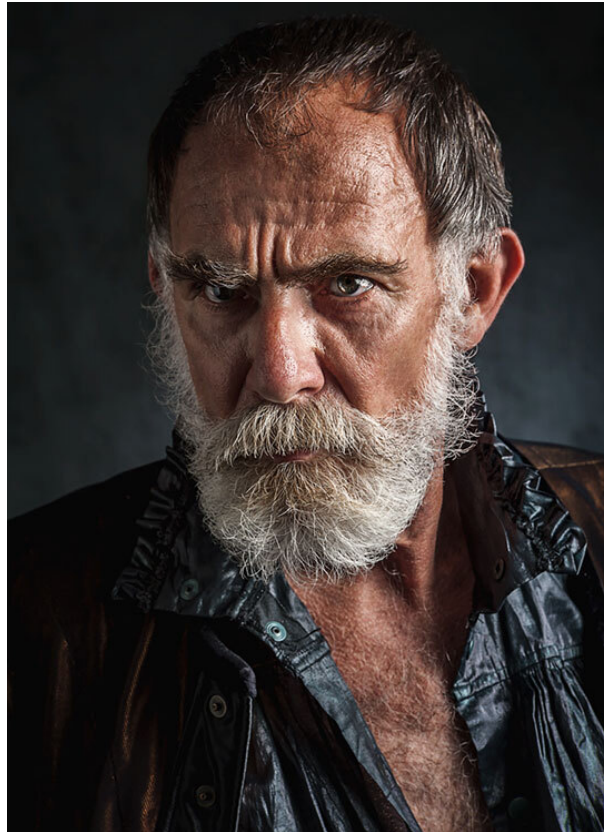

SCOUT

BENJAMIN G. SILVER

MODEL • AGENCY

HEIGHT 183 cm BUST/WAIST/HIPS 105/93/103 cm EYES blue-green-brown HAIR salt and pepper SHOES 43 LOCATION Amsterdam NL