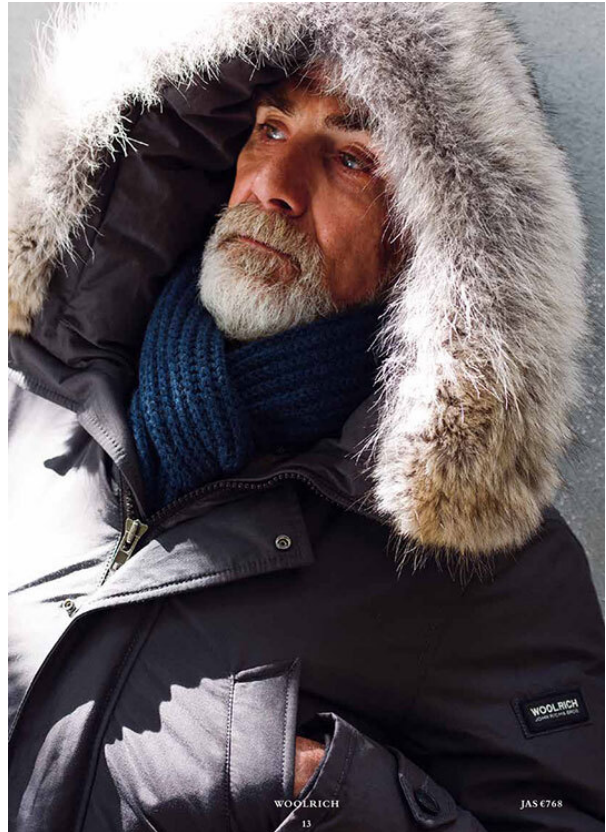

SCOUT

MODEL ● AGENCY

BENJAMIN G. SILVER

HEIGHT 183 cm BUST/WAIST/HIPS 105/93/103 cm EYES blue-green-brown HAIR salt and pepper SHOES 43 LOCATION Amsterdam NL

SCOUT

BENJAMIN G. SILVER

MODEL • AGENCY

HEIGHT 183 cm BUST/WAIST/HIPS 105/93/103 cm EYES blue-green-brown HAIR salt and pepper SHOES 43 LOCATION Amsterdam NL

SCOUT

BENJAMIN G. SILVER

MODEL • AGENCY

HEIGHT 183 cm BUST/WAIST/HIPS 105/93/103 cm EYES blue-green-brown HAIR salt and pepper SHOES 43 LOCATION Amsterdam NL

SCOUT

BENJAMIN G. SILVER

MODEL • AGENCY

HEIGHT 183 cm BUST/WAIST/HIPS 105/93/103 cm EYES blue-green-brown HAIR salt and pepper SHOES 43 LOCATION Amsterdam NL