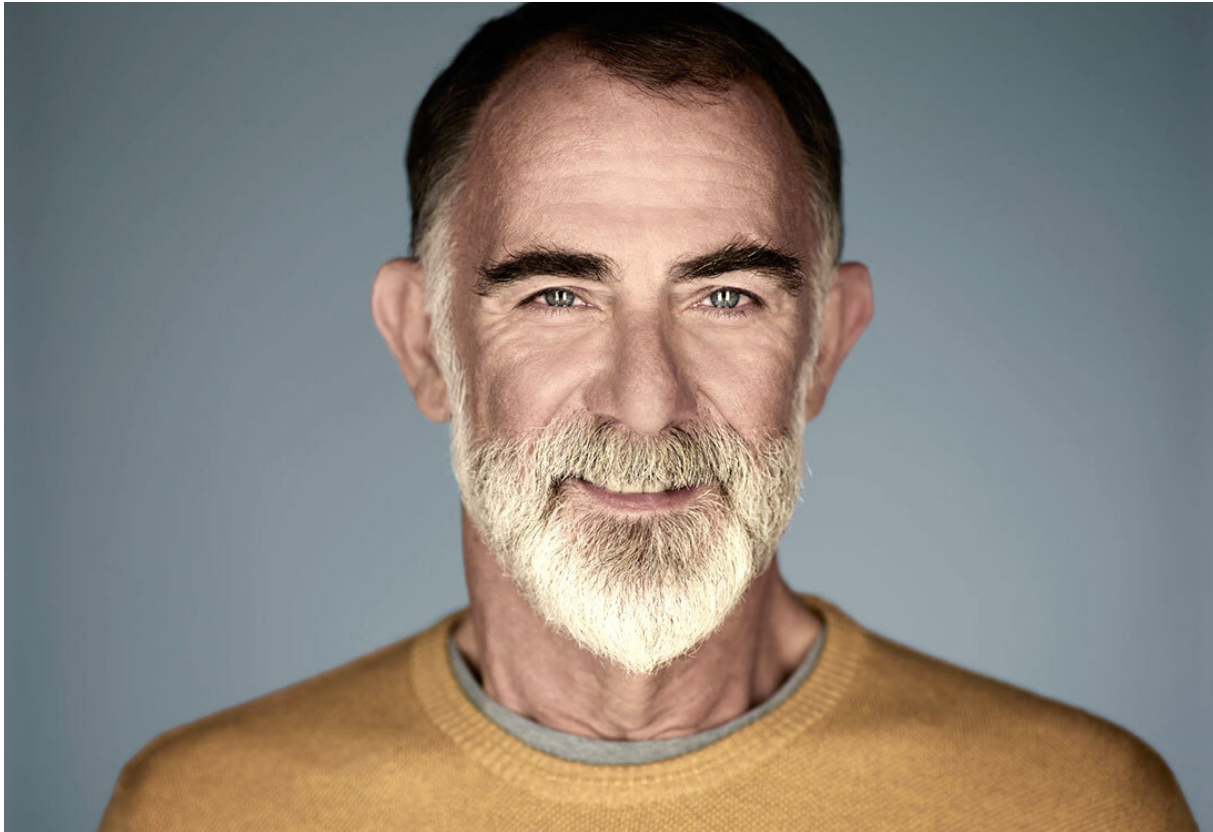

SCOUT

MODEL ● AGENCY

BENJAMIN G. SILVER

HEIGHT 183 cm BUST/WAIST/HIPS 105/93/103 cm EYES blue-green-brown HAIR salt and pepper SHOES 43 LOCATION Amsterdam NL

SCOUT

BENJAMIN G. SILVER

MODEL • AGENCY

HEIGHT 183 cm BUST/WAIST/HIPS 105/93/103 cm EYES blue-green-brown HAIR salt and pepper SHOES 43 LOCATION Amsterdam NL

SCOUT

BENJAMIN G. SILVER

MODEL • AGENCY

HEIGHT 183 cm BUST/WAIST/HIPS 105/93/103 cm EYES blue-green-brown HAIR salt and pepper SHOES 43 LOCATION Amsterdam NL

SCOUT

BENJAMIN G. SILVER

MODEL • AGENCY

HEIGHT 183 cm BUST/WAIST/HIPS 105/93/103 cm EYES blue-green-brown HAIR salt and pepper SHOES 43 LOCATION Amsterdam NL