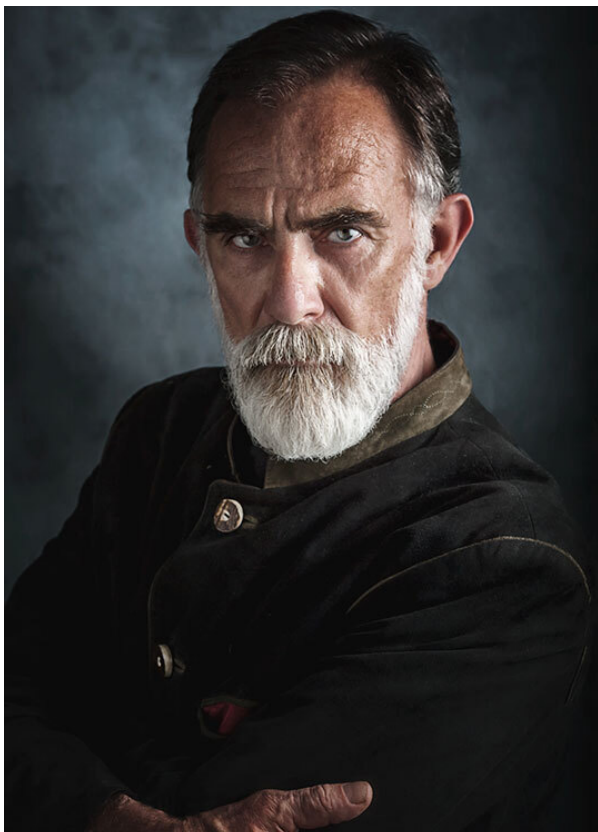

SCOUT

MODEL ● AGENCY

BENJAMIN G. SILVER

HEIGHT 183 cm BUST/WAIST/HIPS 105/93/103 cm EYES blue-green-brown HAIR salt and pepper SHOES 43 LOCATION Amsterdam NL

SCOUT

BENJAMIN G. SILVER

MODEL • AGENCY

HEIGHT 183 cm BUST/WAIST/HIPS 105/93/103 cm EYES blue-green-brown HAIR salt and pepper SHOES 43 LOCATION Amsterdam NL

SCOUT

BENJAMIN G. SILVER

MODEL • AGENCY

HEIGHT 183 cm BUST/WAIST/HIPS 105/93/103 cm EYES blue-green-brown HAIR salt and pepper SHOES 43 LOCATION Amsterdam NL

SCOUT

BENJAMIN G. SILVER

MODEL • AGENCY

HEIGHT 183 cm BUST/WAIST/HIPS 105/93/103 cm EYES blue-green-brown HAIR salt and pepper SHOES 43 LOCATION Amsterdam NL