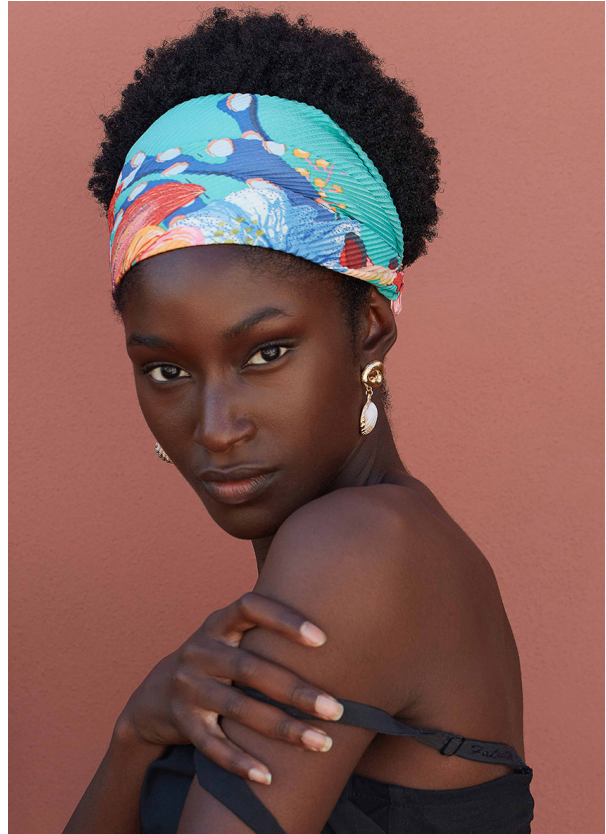

SCOUT

MODEL • AGENCY

BENVINDA G. MAIN

HEIGHT 177 cm BUST/WAIST/HIPS 85/60/92 cm SIZE 36 EYES dark brown HAIR black SHOES 39 LOCATION Lisbon PT

SCOUT

MODEL ● AGENCY

BENVINDA G. ^{MAIN}

HEIGHT 177 cm BUST/WAIST/HIPS 85/60/92 cm SIZE 36 EYES dark brown HAIR black SHOES 39 LOCATION Lisbon PT

SCOUT

MODEL • AGENCY

BENVINDA G. ^{MAIN}

HEIGHT 177 cm BUST/WAIST/HIPS 85/60/92 cm SIZE 36 EYES dark brown HAIR black SHOES 39 LOCATION Lisbon PT

SCOUT

MODEL • AGENCY

BENVINDA G. MAIN

HEIGHT 177 cm BUST/WAIST/HIPS 85/60/92 cm SIZE 36 EYES dark brown HAIR black SHOES 39 LOCATION Lisbon PT