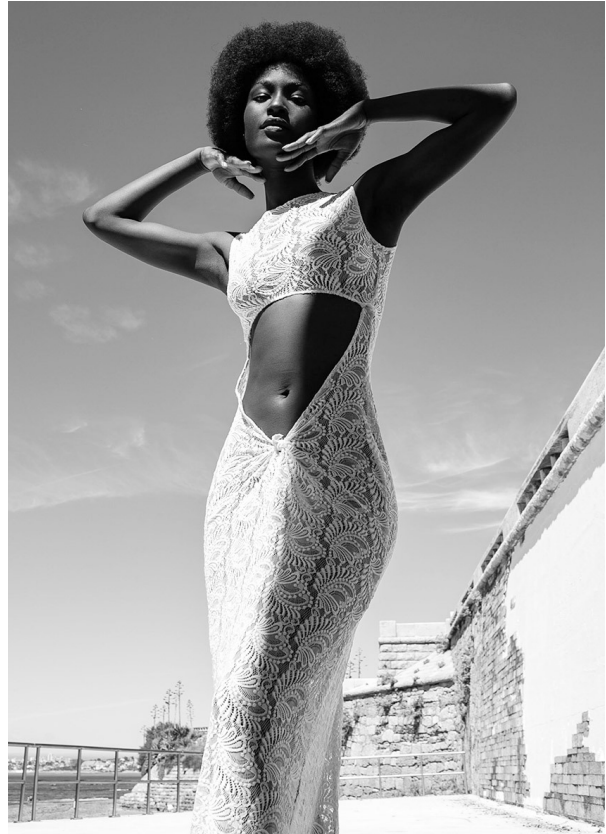

SCOUT

MODEL • AGENCY

BENVINDA G. MAIN

HEIGHT 177 cm BUST/WAIST/HIPS 85/60/92 cm SIZE 36 EYES dark brown HAIR black SHOES 39 LOCATION Lisbon PT