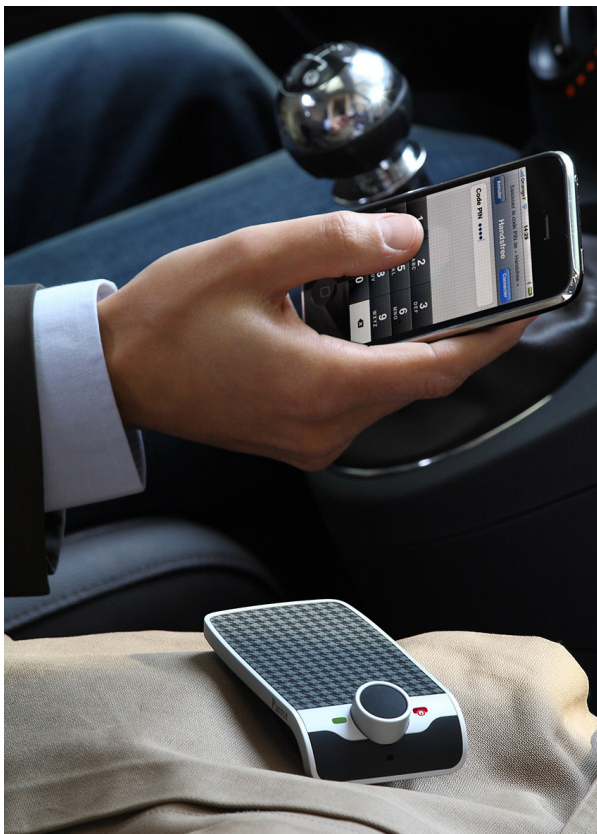

SCOUT

MODEL • AGENCY

BRUNO TYZ. COMMERCIAL

HEIGHT 184 cm BUST/WAIST/HIPS 95/78.5/96 cm EYES brown HAIR brown SHOES 42 LOCATION Paris FR

SCOUT

MODEL • AGENCY

BRUNO TYZ. COMMERCIAL

HEIGHT 184 cm BUST/WAIST/HIPS 95/78.5/96 cm EYES brown HAIR brown SHOES 42 LOCATION Paris FR