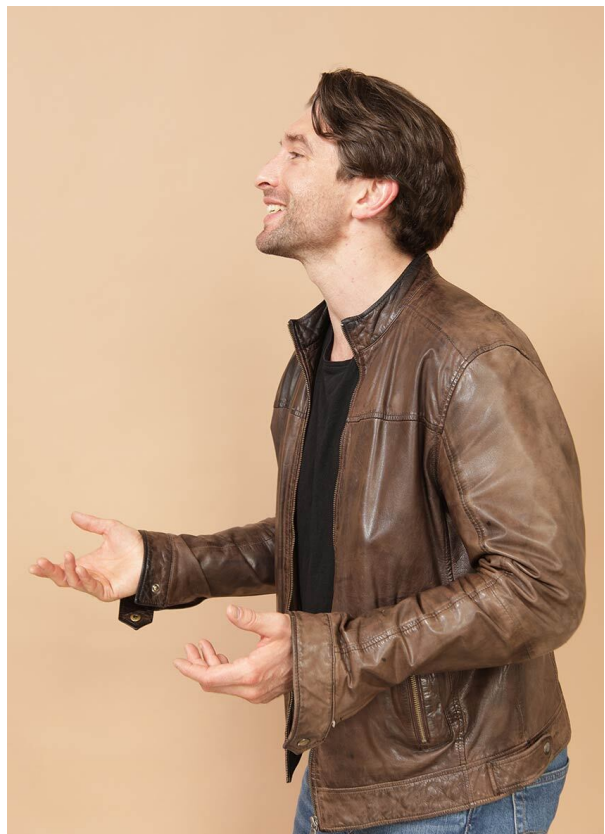

SCOUT

MODEL • AGENCY

CHRIS K. 30 PLUS

HEIGHT 184 cm BUST/WAIST/HIPS 102/88/106 cm EYES blue HAIR brown SHOES 44 LOCATION Zürich CH

SCOUT

MODEL ● AGENCY

CHRIS K. 30 PLUS

HEIGHT 184 cm BUST/WAIST/HIPS 102/88/106 cm EYES blue HAIR brown SHOES 44 LOCATION Zürich CH

SCOUT

MODEL • AGENCY

CHRIS K. 30 PLUS

HEIGHT 184 cm BUST/WAIST/HIPS 102/88/106 cm EYES blue HAIR brown SHOES 44 LOCATION Zürich CH

POLAROIDS

SCOUT

MODEL ● AGENCY

CHRIS K. 30 PLUS