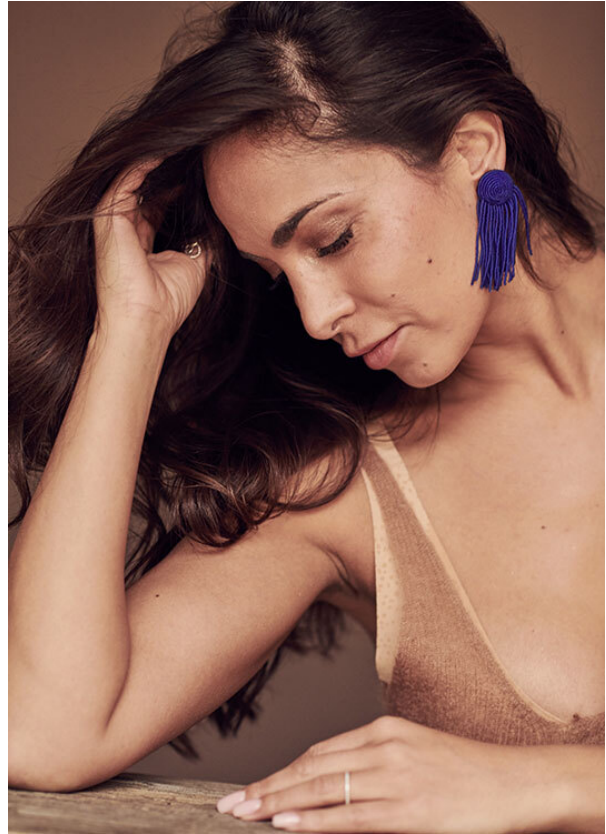

SCOUT

MODEL ● AGENCY

CLAIRE A. 40 PLUS

HEIGHT 171 cm BUST/WAIST/HIPS 86/70/94 cm EYES brown HAIR brown SHOES 38 LOCATION Binningen CH

SCOUT

MODEL ● AGENCY

CLAIRE A. 40 PLUS

HEIGHT 171 cm BUST/WAIST/HIPS 86/70/94 cm EYES brown HAIR brown SHOES 38 LOCATION Binningen CH