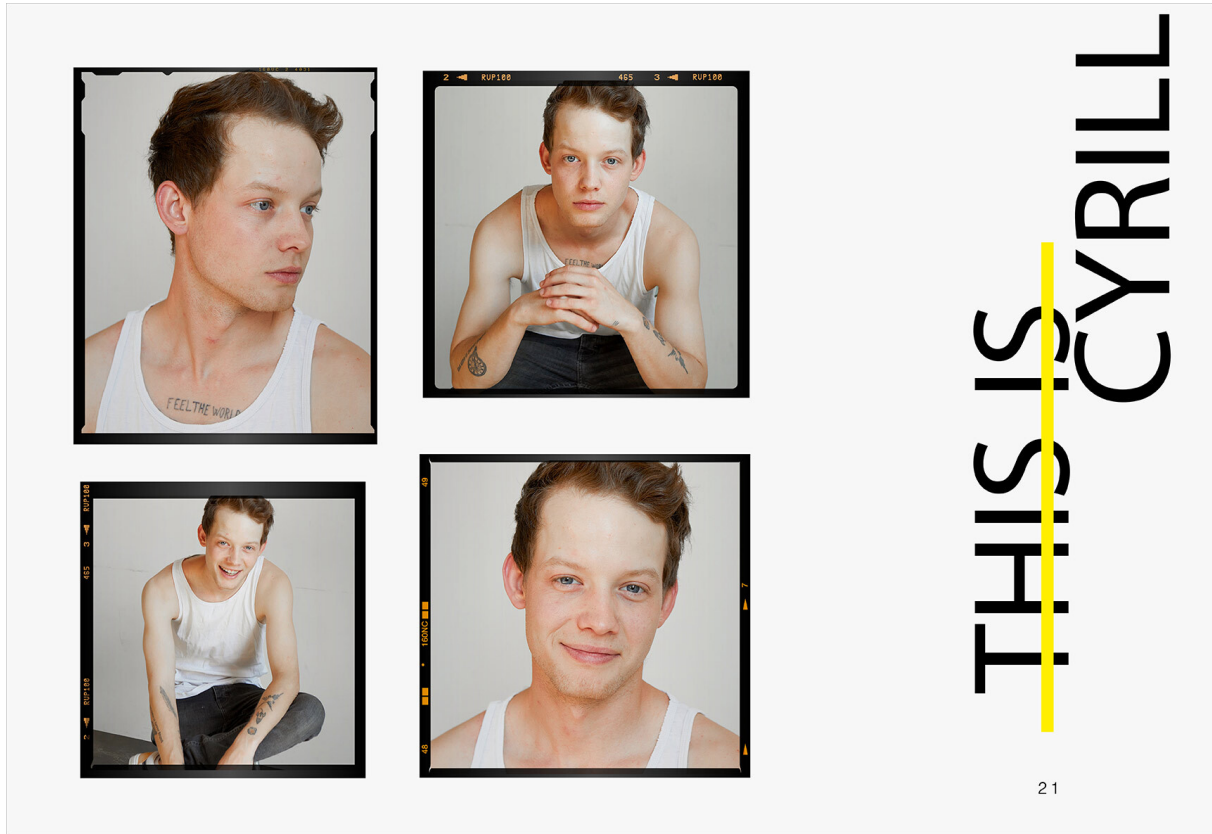

SCOUT

MODEL ● AGENCY

CYRILL B. 20 PLUS

HEIGHT 172 cm BUST/WAIST/HIPS 81/69/86 cm EYES blue HAIR dark blonde SHOES 39 LOCATION Zürich CH