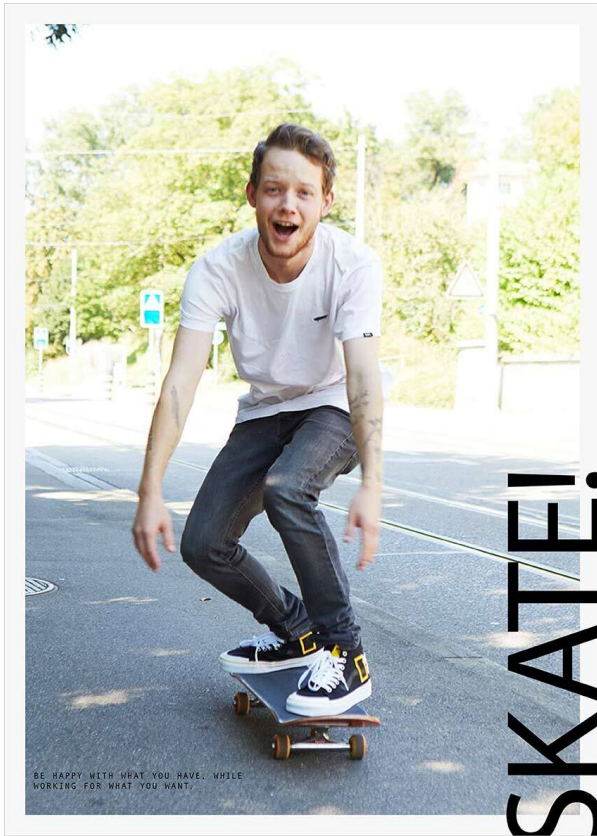

SCOUT

MODEL ● AGENCY

CYRILL B. 20 PLUS

HEIGHT 172 cm BUST/WAIST/HIPS 81/69/86 cm EYES blue HAIR dark blonde SHOES 39 LOCATION Zürich CH

SCOUT

MODEL ● AGENCY

CYRILL B. 20 PLUS

HEIGHT 172 cm BUST/WAIST/HIPS 81/69/86 cm EYES blue HAIR dark blonde SHOES 39 LOCATION Zürich CH

THE SMALLEST STEP IN THE RIGHT DIRECTION CAN TURN OUT TO BE THE BIGGEST STEP IN YOUR LIFE.

SCOUT

MODEL ● AGENCY

CYRILL B. 20 PLUS

HEIGHT 172 cm BUST/WAIST/HIPS 81/69/86 cm EYES blue HAIR dark blonde SHOES 39 LOCATION Zürich CH