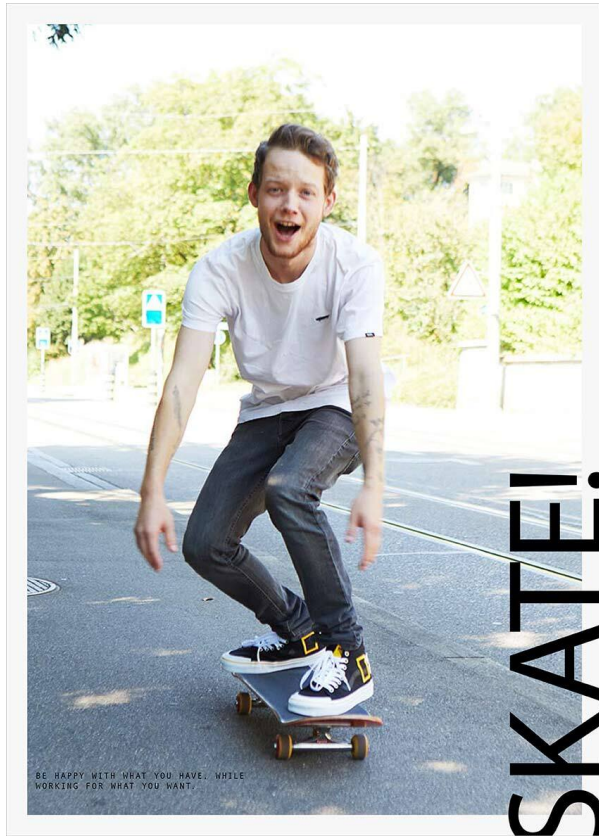

SCOUT

MODEL ● AGENCY

CYRILL B. 20 PLUS

HEIGHT 172 cm BUST/WAIST/HIPS 81/69/86 cm EYES blue HAIR dark blonde SHOES 39 LOCATION Zürich CH

SCOUT

MODEL ● AGENCY

CYRILL B. 20 PLUS

HEIGHT 172 cm BUST/WAIST/HIPS 81/69/86 cm EYES blue HAIR dark blonde SHOES 39 LOCATION Zürich CH

THE SMALLEST STEP IN THE RIGHT DIRECTION CAN TURN OUT TO BE THE BIGGEST STEP IN YOUR LIFE.

SCOUT

MODEL ● AGENCY

CYRILL B. 20 PLUS

HEIGHT 172 cm BUST/WAIST/HIPS 81/69/86 cm EYES blue HAIR dark blonde SHOES 39 LOCATION Zürich CH