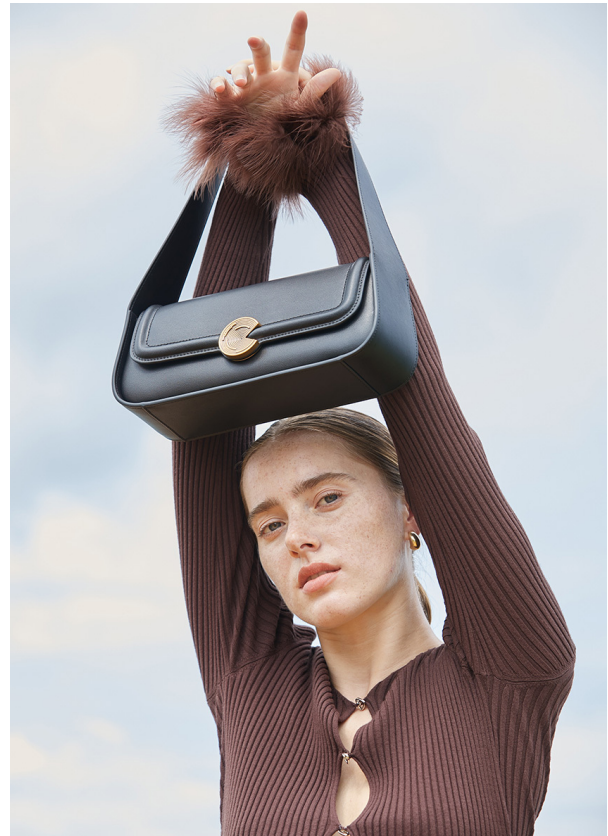

SCOUT

MODEL • AGENCY

DIANA P. MAIN

HEIGHT 176 cm BUST/WAIST/HIPS 84/63.5/91 cm SIZE 36 EYES blue HAIR dark blonde SHOES 39 LOCATION China

SCOUT

MODEL • AGENCY

DIANA P. MAIN

HEIGHT 176 cm BUST/WAIST/HIPS 84/63.5/91 cm SIZE 36 EYES blue HAIR dark blonde SHOES 39 LOCATION China

ELLE fashion

SCOUT

MODEL • AGENCY

DIANA P. MAIN

HEIGHT 176 cm BUST/WAIST/HIPS 84/63.5/91 cm SIZE 36 EYES blue HAIR dark blonde SHOES 39 LOCATION China

SCOUT

MODEL • AGENCY

DIANA P. MAIN