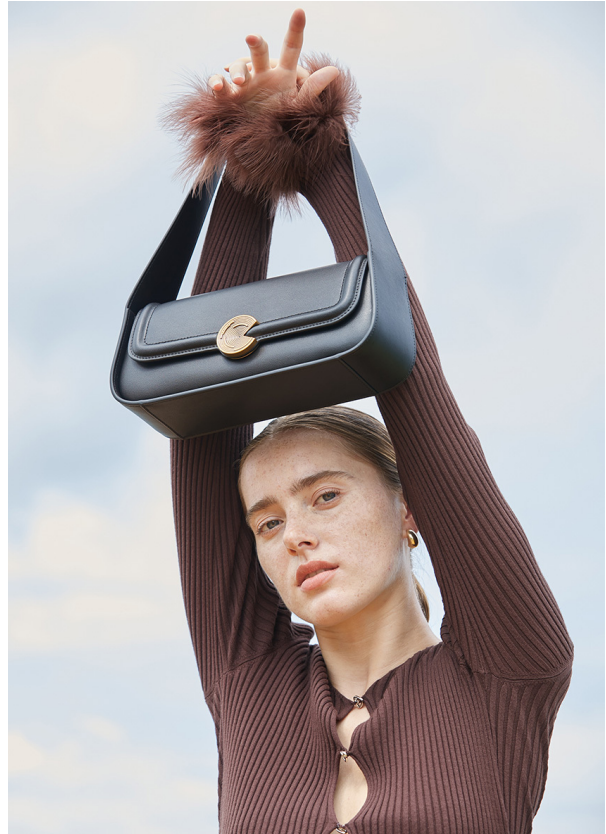

SCOUT

MODEL • AGENCY

DIANA P. MAIN

HEIGHT 176 cm BUST/WAIST/HIPS 84/63.5/91 cm SIZE 36 EYES blue HAIR dark blonde SHOES 39 LOCATION China

SCOUT

MODEL • AGENCY

DIANA P. MAIN

HEIGHT 176 cm BUST/WAIST/HIPS 84/63.5/91 cm SIZE 36 EYES blue HAIR dark blonde SHOES 39 LOCATION China

ELLE fashion

SCOUT

MODEL • AGENCY

DIANA P. MAIN

HEIGHT 176 cm BUST/WAIST/HIPS 84/63.5/91 cm SIZE 36 EYES blue HAIR dark blonde SHOES 39 LOCATION China

SCOUT

MODEL • AGENCY

DIANA P. MAIN