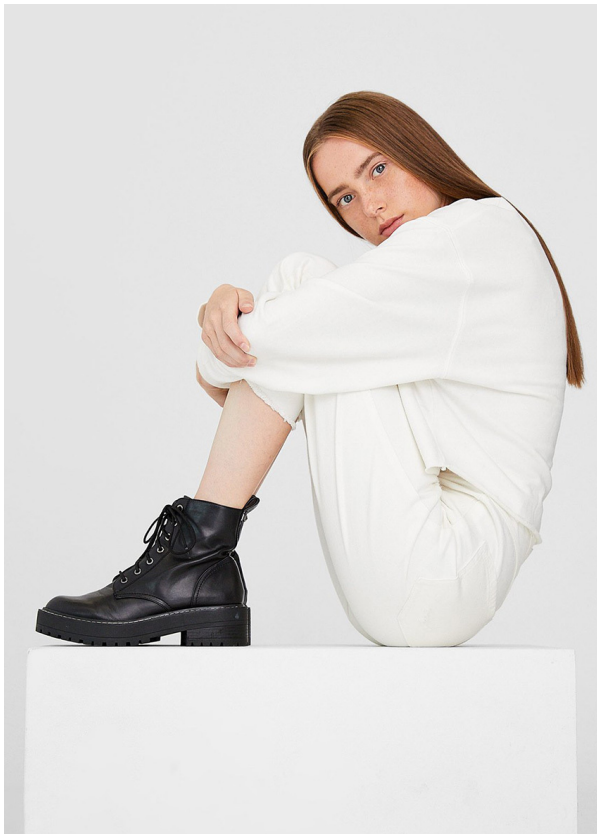

SCOUT

MODEL • AGENCY

DIANA P. MAIN

HEIGHT 176 cm BUST/WAIST/HIPS 84/63.5/91 cm SIZE 36 EYES blue HAIR dark blonde SHOES 39 LOCATION China

SCOUT

MODEL • AGENCY

DIANA P. MAIN

HEIGHT 176 cm BUST/WAIST/HIPS 84/63.5/91 cm SIZE 36 EYES blue HAIR dark blonde SHOES 39 LOCATION China

ELLE fashion

SCOUT

MODEL • AGENCY

DIANA P. MAIN

HEIGHT 176 cm BUST/WAIST/HIPS 84/63.5/91 cm SIZE 36 EYES blue HAIR dark blonde SHOES 39 LOCATION China

SCOUT

MODEL • AGENCY

DIANA P. MAIN

HEIGHT 176 cm BUST/WAIST/HIPS 84/63.5/91 cm SIZE 36 EYES blue HAIR dark blonde SHOES 39 LOCATION China