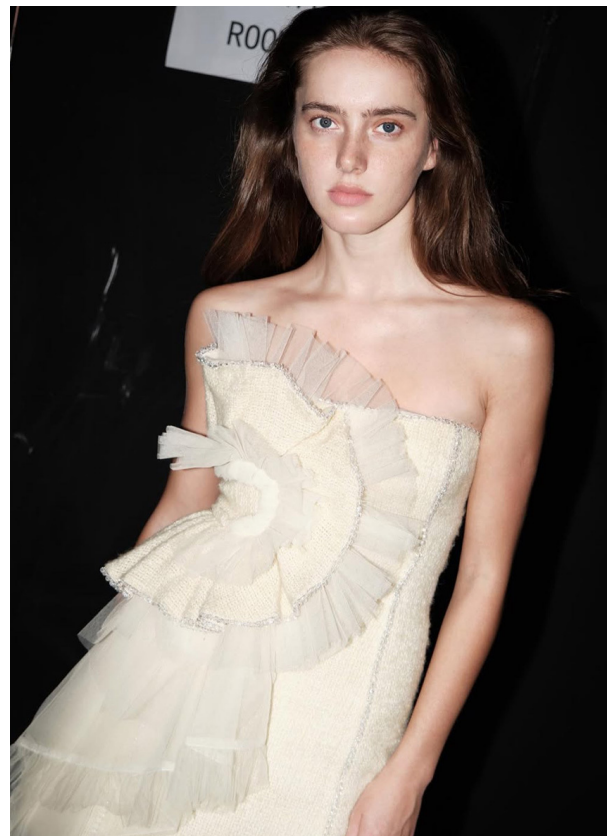

SCOUT

MODEL • AGENCY

DIANA P. MAIN

HEIGHT 176 cm BUST/WAIST/HIPS 84/63.5/91 cm SIZE 36 EYES blue HAIR dark blonde SHOES 39 LOCATION China

SCOUT

MODEL • AGENCY

DIANA P. MAIN

HEIGHT 176 cm BUST/WAIST/HIPS 84/63.5/91 cm SIZE 36 EYES blue HAIR dark blonde SHOES 39 LOCATION China

ELLE fashion

SCOUT

MODEL • AGENCY

DIANA P. MAIN

HEIGHT 176 cm BUST/WAIST/HIPS 84/63.5/91 cm SIZE 36 EYES blue HAIR dark blonde SHOES 39 LOCATION China

SCOUT

MODEL • AGENCY

DIANA P. MAIN