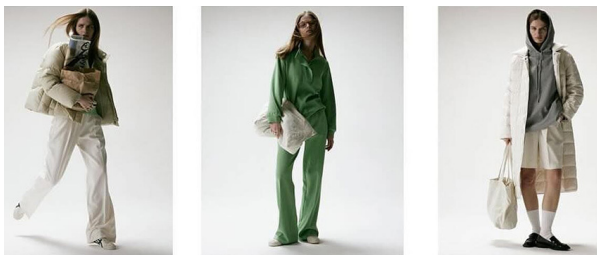

SCOUT

MODEL • AGENCY

ELENA P. MAIN

HEIGHT 175 cm BUST/WAIST/HIPS 82/57/88 cm JEANS 25/32 EYES blue HAIR brown SHOES 39 LOCATION Moskow

SCOUT

MODEL ● AGENCY

ELENA P. MAIN

HEIGHT 175 cm BUST/WAIST/HIPS 82/57/88 cm JEANS 25/32 EYES blue HAIR brown SHOES 39 LOCATION Moskow