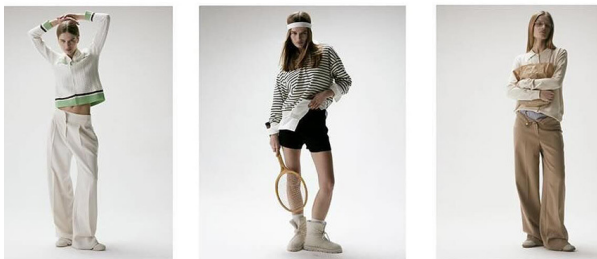

SCOUT

MODEL • AGENCY

ELENA P. MAIN

HEIGHT 175 cm BUST/WAIST/HIPS 82/57/88 cm JEANS 25/32 EYES blue HAIR brown SHOES 39 LOCATION Moskow

SCOUT

MODEL ● AGENCY

ELENA P. MAIN

HEIGHT 175 cm BUST/WAIST/HIPS 82/57/88 cm JEANS 25/32 EYES blue HAIR brown SHOES 39 LOCATION Moskow