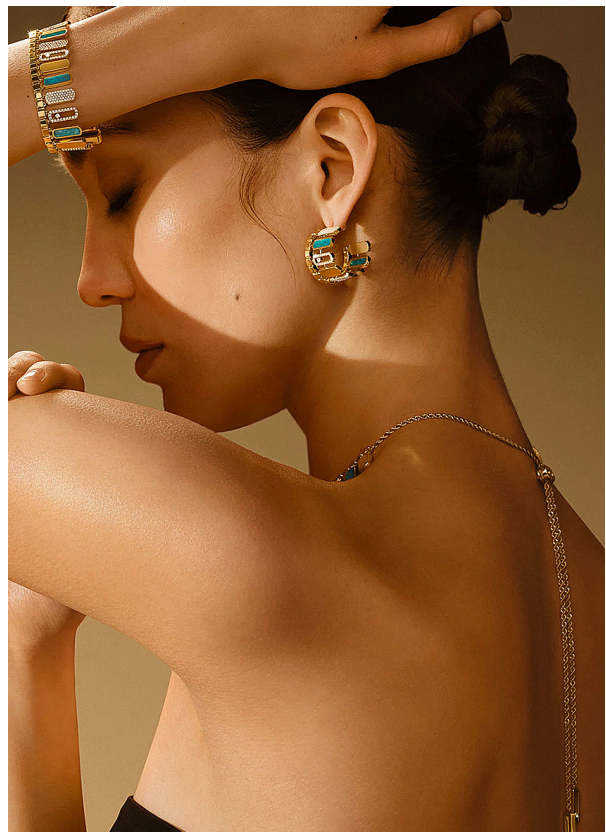

SCOUT

MODEL • AGENCY

ELENA R. MAIN

HEIGHT 175 cm LINGERIE 75B BUST/WAIST/HIPS 79/63/89 cm SIZE 34 JEANS 26/32 EYES black HAIR black SHOES 39.5
LOCATION Geneva CH

PIAGET HORLOGERIE JOAILLERIE CADEAUX HAUTE JOAILLERIE MAISON PIAGET SERVICES

SCOUT

MODEL • AGENCY

ELENA R. MAIN

HEIGHT 175 cm LINGERIE 75B BUST/WAIST/HIPS 79/63/89 cm SIZE 34 JEANS 26/32 EYES black HAIR black SHOES 39.5
LOCATION Geneva CH

SCOUT

MODEL • AGENCY

ELENA R. MAIN

HEIGHT 175 cm LINGERIE 75B BUST/WAIST/HIPS 79/63/89 cm SIZE 34 JEANS 26/32 EYES black HAIR black SHOES 39.5
LOCATION Geneva CH