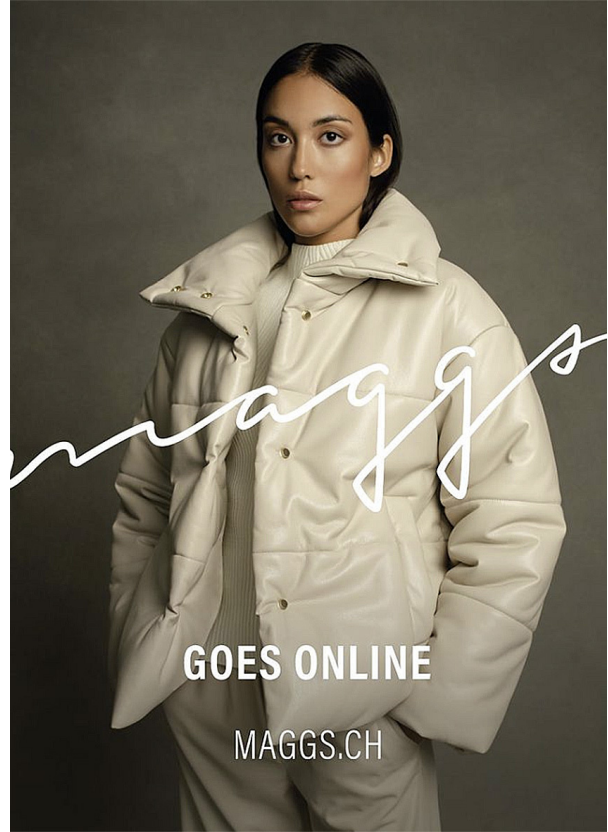

# SCOUT

MODEL • AGENCY

**ELENA R.** MAIN

HEIGHT 175 cm LINGERIE 75B BUST/WAIST/HIPS 79/63/89 cm SIZE 34 JEANS 26/32 EYES black HAIR black SHOES 39.5  
LOCATION Geneva CH