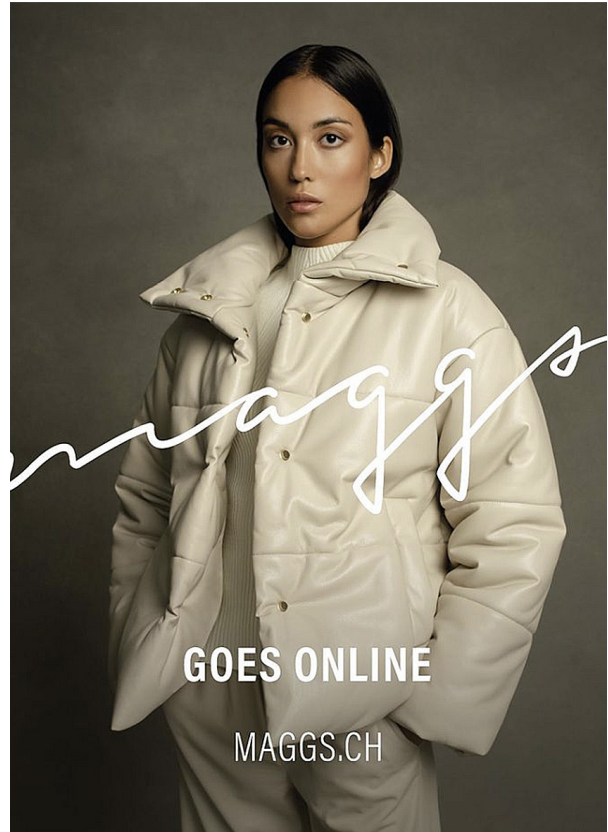

SCOUT

MODEL • AGENCY

ELENA R. MAIN

HEIGHT 175 cm LINGERIE 75B BUST/WAIST/HIPS 79/63/89 cm SIZE 34 JEANS 26/32 EYES black HAIR black SHOES 39.5
LOCATION Geneva CH

SCOUT

MODEL • AGENCY

ELENA R. MAIN

HEIGHT 175 cm LINGERIE 75B BUST/WAIST/HIPS 79/63/89 cm SIZE 34 JEANS 26/32 EYES black HAIR black SHOES 39.5
LOCATION Geneva CH