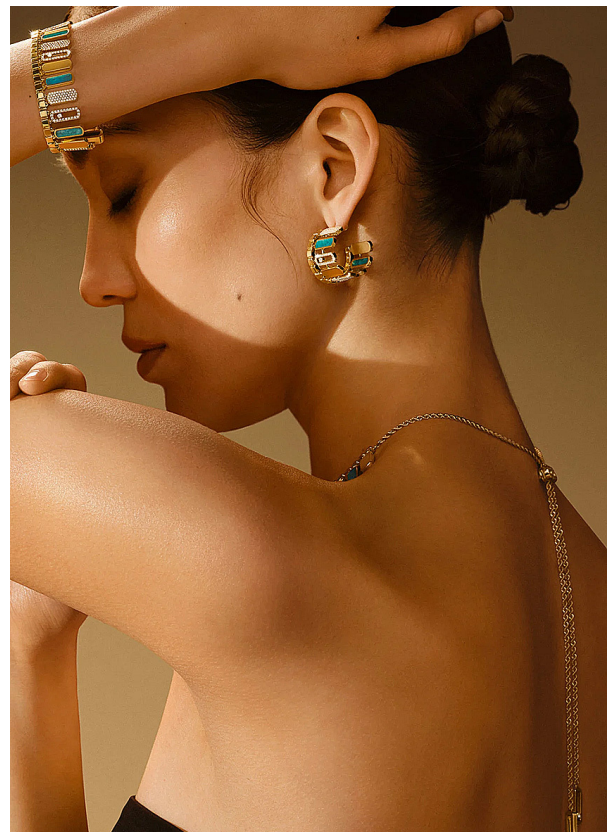

SCOUT

MODEL • AGENCY

ELENA RO. HANDS

HEIGHT 175 cm LINGERIE 75B BUST/WAIST/HIPS 79/63/89 cm SIZE 34 JEANS 26/32 EYES black HAIR black SHOES 39.5
LOCATION Geneva CH

SCOUT

MODEL • AGENCY

ELENA RO. HANDS

HEIGHT 175 cm LINGERIE 75B BUST/WAIST/HIPS 79/63/89 cm SIZE 34 JEANS 26/32 EYES black HAIR black SHOES 39.5
LOCATION Geneva CH

PIAGET HORLOGERIE JOAILLERIE CADEAUX HAUTE JOAILLERIE MAISON PIAGET SERVICES

SCOUT

MODEL • AGENCY

ELENA RO. HANDS

HEIGHT 175 cm LINGERIE 75B BUST/WAIST/HIPS 79/63/89 cm SIZE 34 JEANS 26/32 EYES black HAIR black SHOES 39.5
LOCATION Geneva CH

SCOUT

MODEL • AGENCY

ELENA RO. HANDS

HEIGHT 175 cm LINGERIE 75B BUST/WAIST/HIPS 79/63/89 cm SIZE 34 JEANS 26/32 EYES black HAIR black SHOES 39.5
LOCATION Geneva CH

SCOUT

MODEL ● AGENCY

ELENA RO. HANDS

HEIGHT 175 cm LINGERIE 75B BUST/WAIST/HIPS 79/63/89 cm SIZE 34 JEANS 26/32 EYES black HAIR black SHOES 39.5
LOCATION Geneva CH

SCOUT

MODEL ● AGENCY

ELENA RO. HANDS

HEIGHT 175 cm LINGERIE 75B BUST/WAIST/HIPS 79/63/89 cm SIZE 34 JEANS 26/32 EYES black HAIR black SHOES 39.5
LOCATION Geneva CH