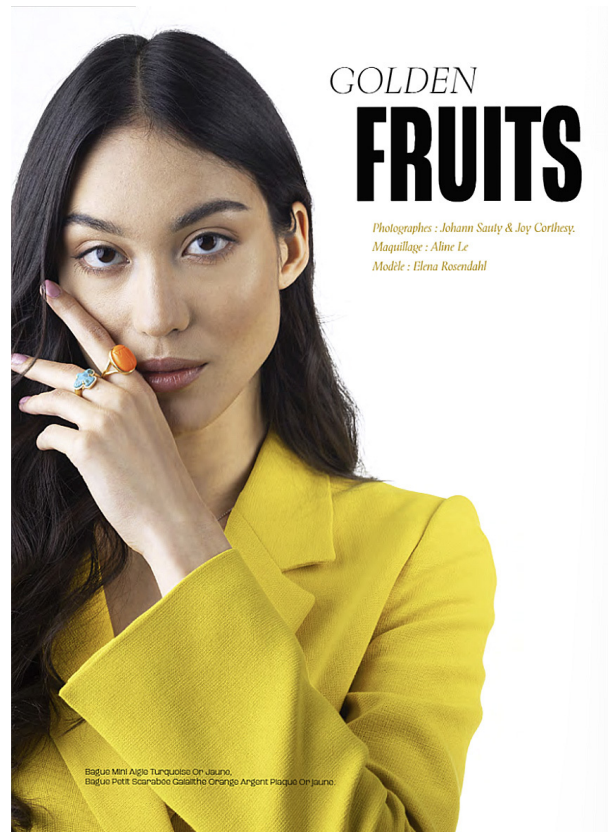

SCOUT

MODEL • AGENCY

ELENA RO. HANDS

HEIGHT 175 cm LINGERIE 75B BUST/WAIST/HIPS 79/63/89 cm SIZE 34 JEANS 26/32 EYES black HAIR black SHOES 39.5
LOCATION Geneva CH