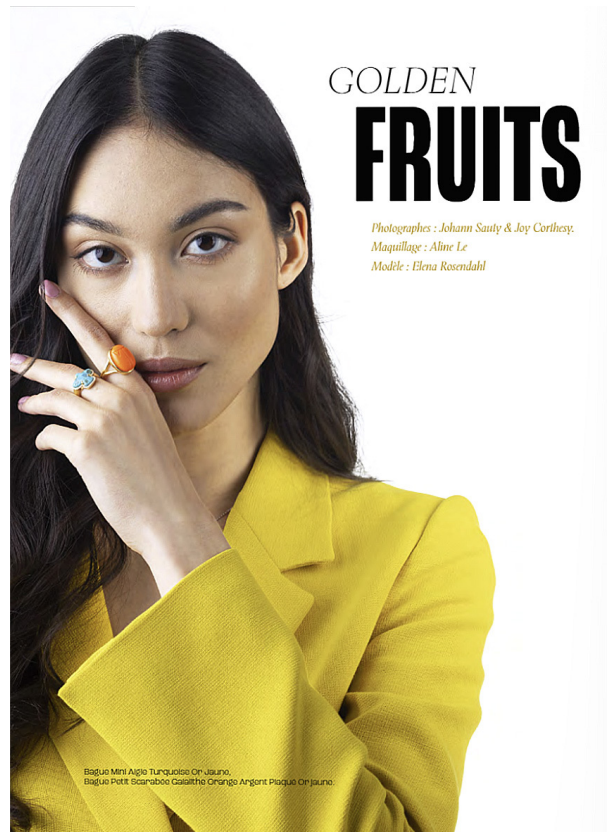

SCOUT

MODEL • AGENCY

ELENA RO. HANDS

HEIGHT 175 cm LINGERIE 75B BUST/WAIST/HIPS 79/63/89 cm SIZE 34 JEANS 26/32 EYES black HAIR black SHOES 39.5
LOCATION Geneva CH