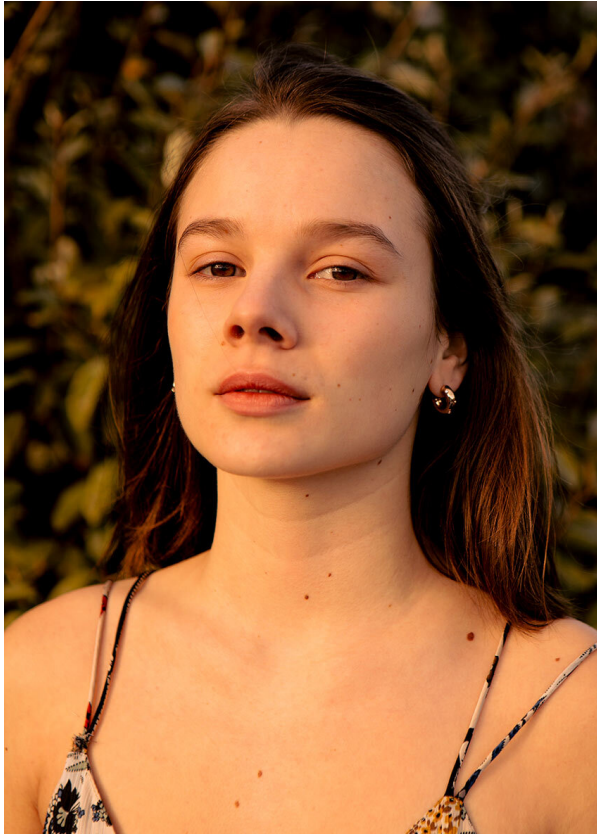

SCOUT

MODEL ● AGENCY

ELLE W. 20 PLUS

HEIGHT 173 cm BUST/WAIST/HIPS 86/68/92 cm SIZE 38 SHOES 39 LOCATION Zürich CH

SCOUT

MODEL ● AGENCY

ELLE W. 20 PLUS

HEIGHT 173 cm BUST/WAIST/HIPS 86/68/92 cm SIZE 38 SHOES 39 LOCATION Zürich CH

POLAROID

SCOUT

MODEL ● AGENCY

ELLE W. 20 PLUS

HEIGHT 173 cm BUST/WAIST/HIPS 86/68/92 cm SIZE 38 SHOES 39 LOCATION Zürich CH