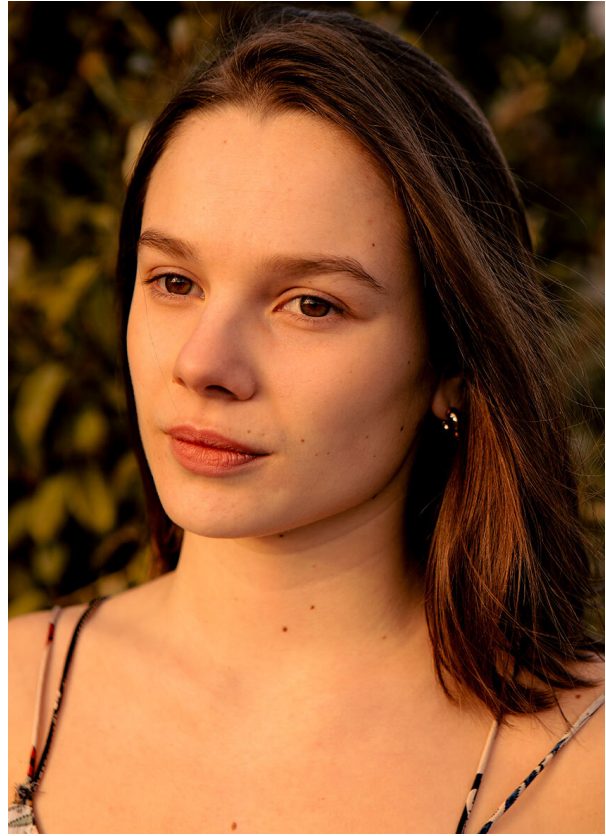

SCOUT

MODEL ● AGENCY

ELLE W. 20 PLUS

HEIGHT 173 cm BUST/WAIST/HIPS 86/68/92 cm SIZE 38 SHOES 39 LOCATION Zürich CH

SCOUT

MODEL ● AGENCY

ELLE W. 20 PLUS

HEIGHT 173 cm BUST/WAIST/HIPS 86/68/92 cm SIZE 38 SHOES 39 LOCATION Zürich CH

POLAROID

SCOUT

MODEL ● AGENCY

ELLE W. 20 PLUS

HEIGHT 173 cm BUST/WAIST/HIPS 86/68/92 cm SIZE 38 SHOES 39 LOCATION Zürich CH