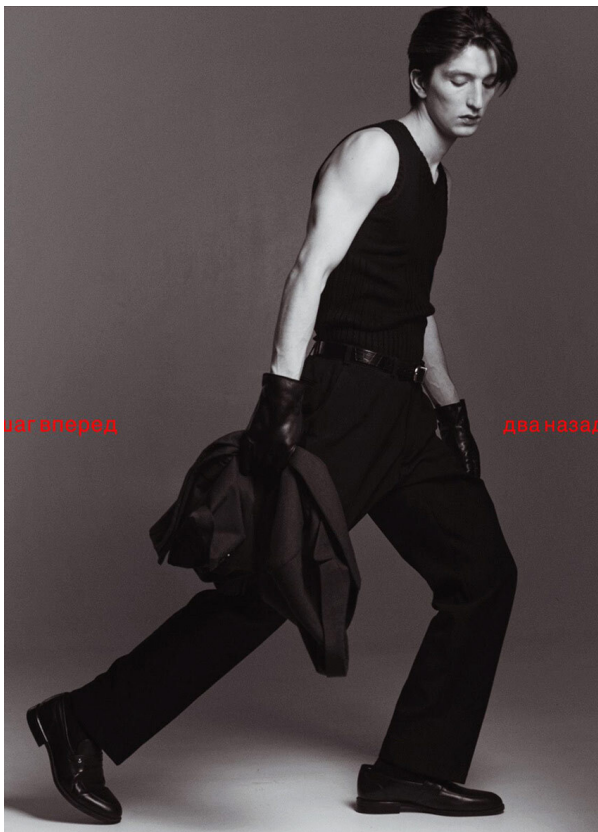

SCOUT

MODEL • AGENCY

EUGENE D. ^{MAIN}

HEIGHT 188 cm BUST/WAIST/HIPS 93/74/97 cm SIZE M/L JEANS 34 EYES hazel HAIR brown SHOES 44 LOCATION Milan IT

SCOUT

MODEL • AGENCY

EUGENE D. MAIN

HEIGHT 188 cm BUST/WAIST/HIPS 93/74/97 cm SIZE M/L JEANS 34 EYES hazel HAIR brown SHOES 44 LOCATION Milan IT

SCOUT

MODEL • AGENCY

EUGENE D. MAIN

HEIGHT 188 cm BUST/WAIST/HIPS 93/74/97 cm SIZE M/L JEANS 34 EYES hazel HAIR brown SHOES 44 LOCATION Milan IT

SCOUT

MODEL • AGENCY

EUGENE D. ^{MAIN}

HEIGHT 188 cm BUST/WAIST/HIPS 93/74/97 cm SIZE M/L JEANS 34 EYES hazel HAIR brown SHOES 44 LOCATION Milan IT

SCOUT

MODEL • AGENCY

EUGENE D. ^{MAIN}

HEIGHT 188 cm BUST/WAIST/HIPS 93/74/97 cm SIZE M/L JEANS 34 EYES hazel HAIR brown SHOES 44 LOCATION Milan IT