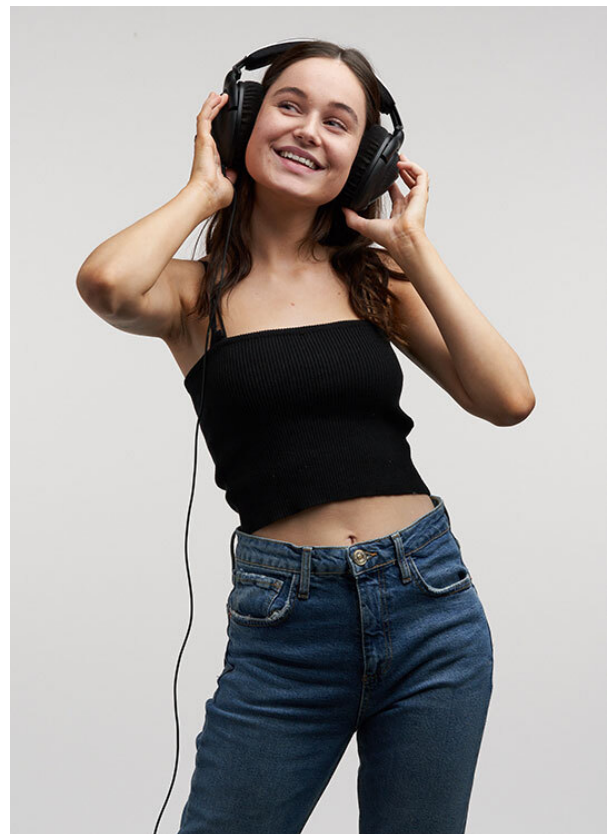

SCOUT

MODEL ● AGENCY

FABIENNE BU. 20 PLUS

HEIGHT 167 cm BUST/WAIST/HIPS 80/64/88 cm SIZE 34 EYES green HAIR brown SHOES 38 LOCATION Zürich CH

SCOUT

MODEL ● AGENCY

FABIENNE BU. 20 PLUS

HEIGHT 167 cm BUST/WAIST/HIPS 80/64/88 cm SIZE 34 EYES green HAIR brown SHOES 38 LOCATION Zürich CH