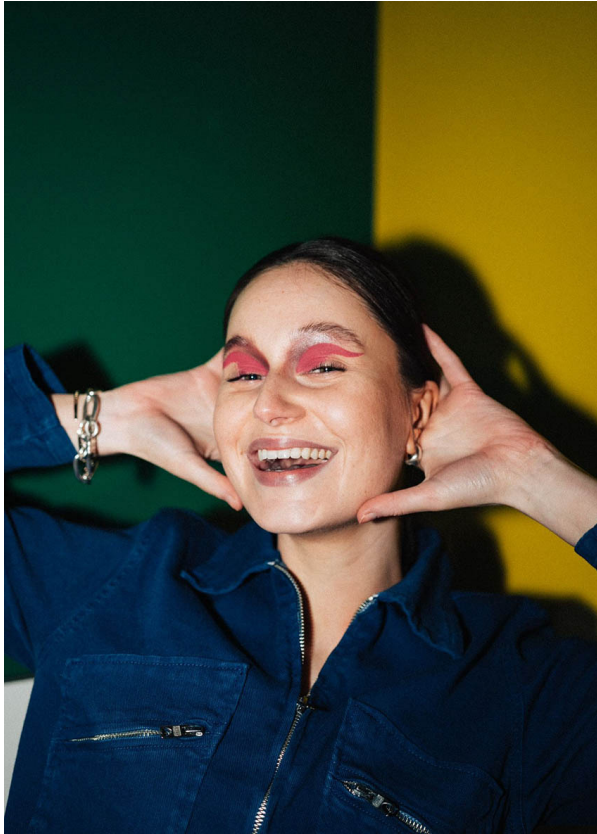

SCOUT

MODEL ● AGENCY

FABIENNE BU. 20 PLUS

HEIGHT 167 cm BUST/WAIST/HIPS 80/64/88 cm SIZE 34 EYES green HAIR brown SHOES 38 LOCATION Zürich CH

SCOUT

MODEL ● AGENCY

FABIENNE BU. 20 PLUS

HEIGHT 167 cm BUST/WAIST/HIPS 80/64/88 cm SIZE 34 EYES green HAIR brown SHOES 38 LOCATION Zürich CH