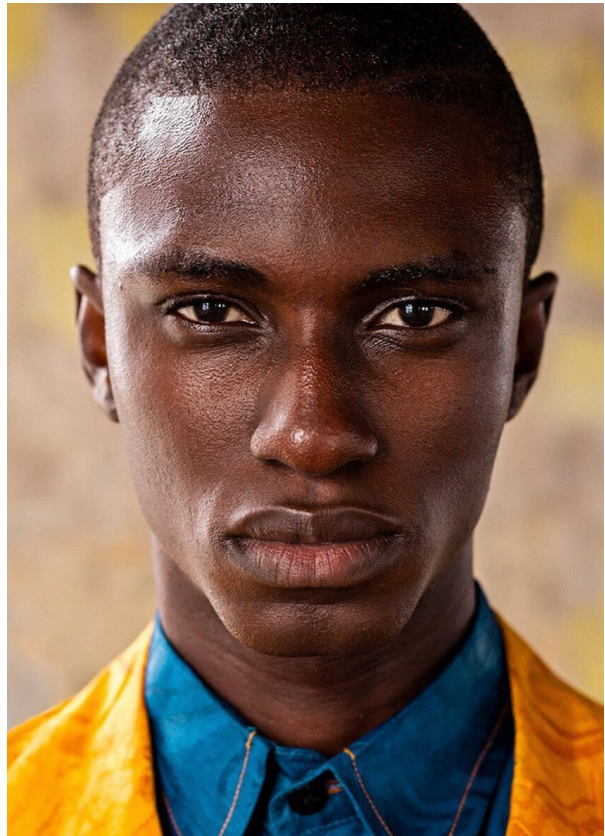

# SCOUT

MODEL • AGENCY

**FIFI S.** MAIN

HEIGHT 185 cm BUST/WAIST/HIPS 91/73/96 cm EYES brown HAIR black SHOES 44 LOCATION London UK

# SCOUT

MODEL ● AGENCY

**FIFI S.** MAIN

HEIGHT 185 cm BUST/WAIST/HIPS 91/73/96 cm EYES brown HAIR black SHOES 44 LOCATION London UK