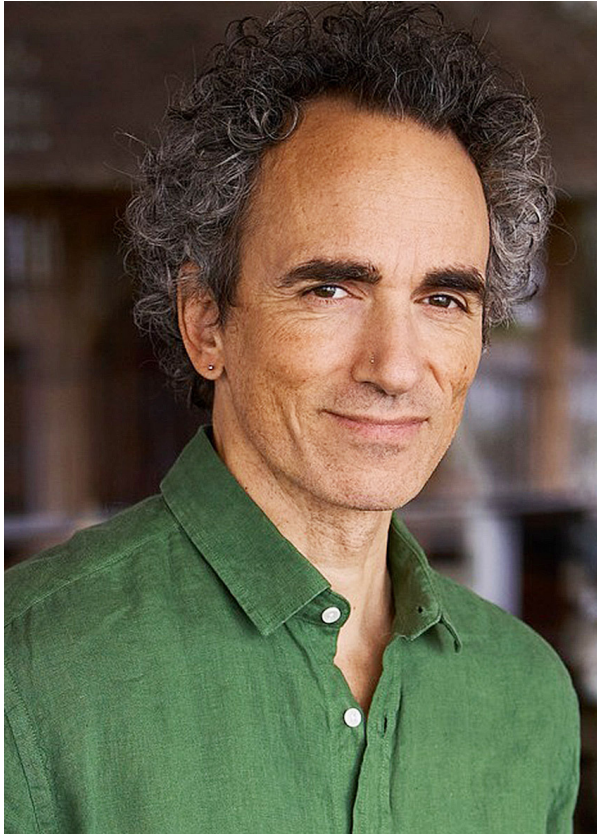

# SCOUT

MODEL ● AGENCY

**GABRIEL J.** 50 PLUS

HEIGHT 178 cm BUST/WAIST/HIPS 99/89/101 cm EYES brown HAIR black grey SHOES 43/44 LOCATION Basel CH

# SCOUT

MODEL ● AGENCY