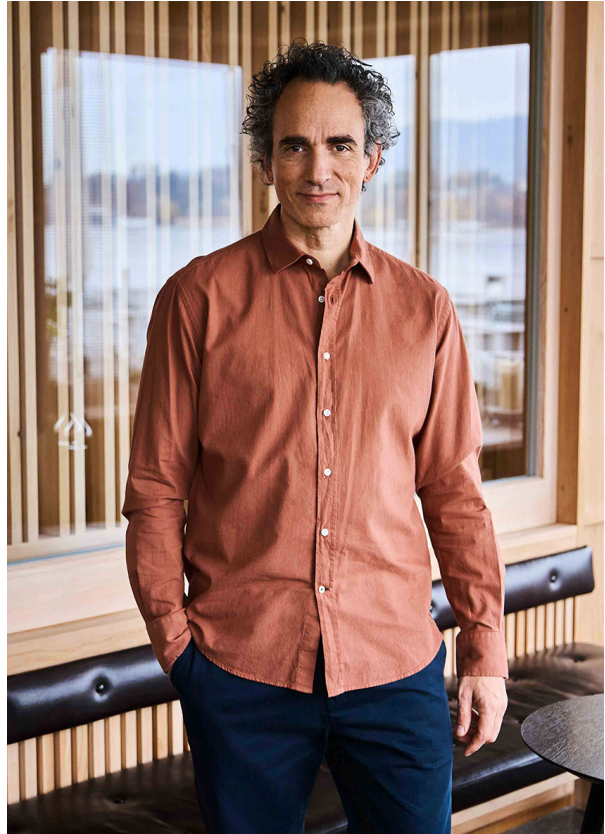

# SCOUT

MODEL ● AGENCY

**GABRIEL J.** 50 PLUS

HEIGHT 178 cm BUST/WAIST/HIPS 99/89/101 cm EYES brown HAIR black grey SHOES 43/44 LOCATION Basel CH

# SCOUT

MODEL ● AGENCY