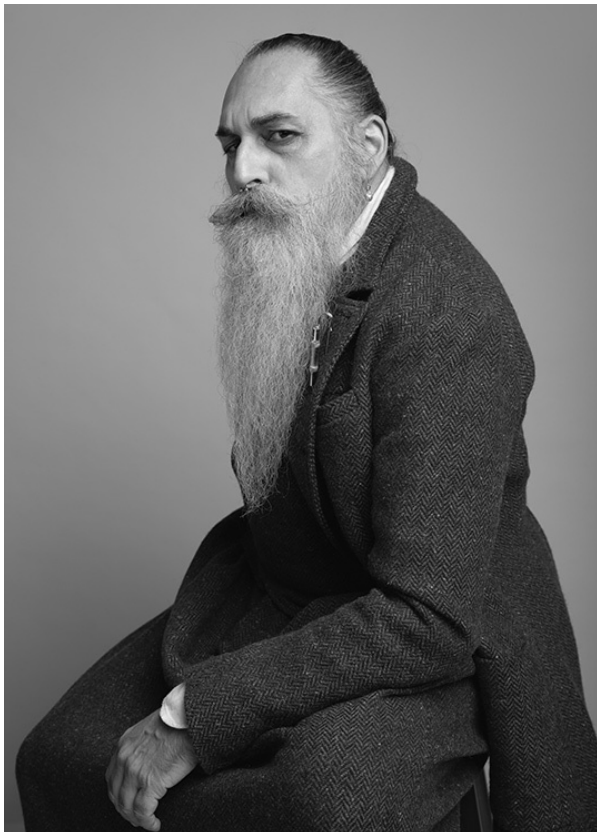

SCOUT

MODEL ● AGENCY

GEROLD B. SILVER

HEIGHT 178 cm BUST/WAIST/HIPS 108/96/106 cm EYES brown HAIR black grey SHOES 43/44 LOCATION Zürich CH

SCOUT

MODEL ● AGENCY

GEROLD B. SILVER

HEIGHT 178 cm BUST/WAIST/HIPS 108/96/106 cm EYES brown HAIR black grey SHOES 43/44 LOCATION Zürich CH

SCOUT

GEROLD B. SILVER

MODEL ● AGENCY

HEIGHT 178 cm BUST/WAIST/HIPS 108/96/106 cm EYES brown HAIR black grey SHOES 43/44 LOCATION Zürich CH

SCOUT

MODEL ● AGENCY

GEROLD B. SILVER

HEIGHT 178 cm BUST/WAIST/HIPS 108/96/106 cm EYES brown HAIR black grey SHOES 43/44 LOCATION Zürich CH