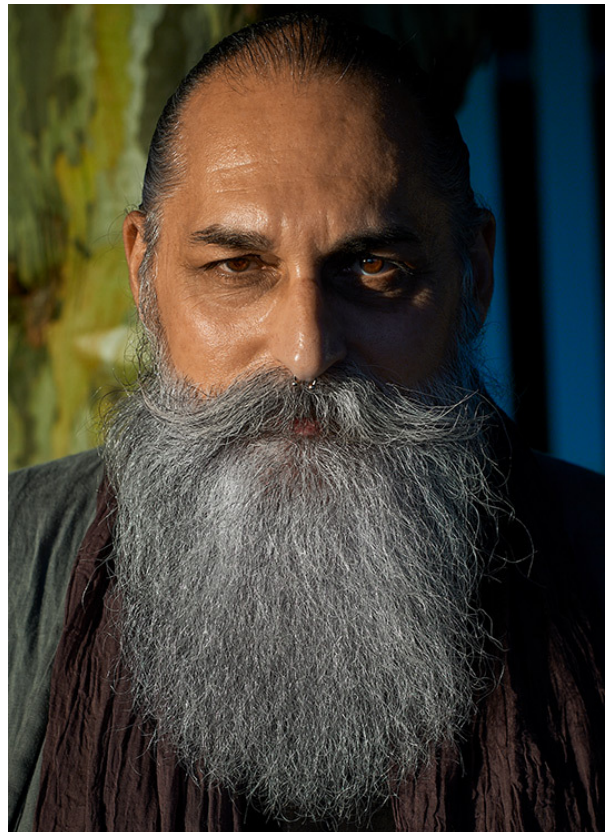

SCOUT

MODEL ● AGENCY

GEROLD B. SILVER

HEIGHT 178 cm BUST/WAIST/HIPS 108/96/106 cm EYES brown HAIR black grey SHOES 43/44 LOCATION Zürich CH

SCOUT

MODEL ● AGENCY

GEROLD B. SILVER

HEIGHT 178 cm BUST/WAIST/HIPS 108/96/106 cm EYES brown HAIR black grey SHOES 43/44 LOCATION Zürich CH

SCOUT

GEROLD B. SILVER

MODEL ● AGENCY

HEIGHT 178 cm BUST/WAIST/HIPS 108/96/106 cm EYES brown HAIR black grey SHOES 43/44 LOCATION Zürich CH

SCOUT

MODEL ● AGENCY

GEROLD B. SILVER

HEIGHT 178 cm BUST/WAIST/HIPS 108/96/106 cm EYES brown HAIR black grey SHOES 43/44 LOCATION Zürich CH

SCOUT

MODEL ● AGENCY

GEROLD B. SILVER

HEIGHT 178 cm BUST/WAIST/HIPS 108/96/106 cm EYES brown HAIR black grey SHOES 43/44 LOCATION Zürich CH