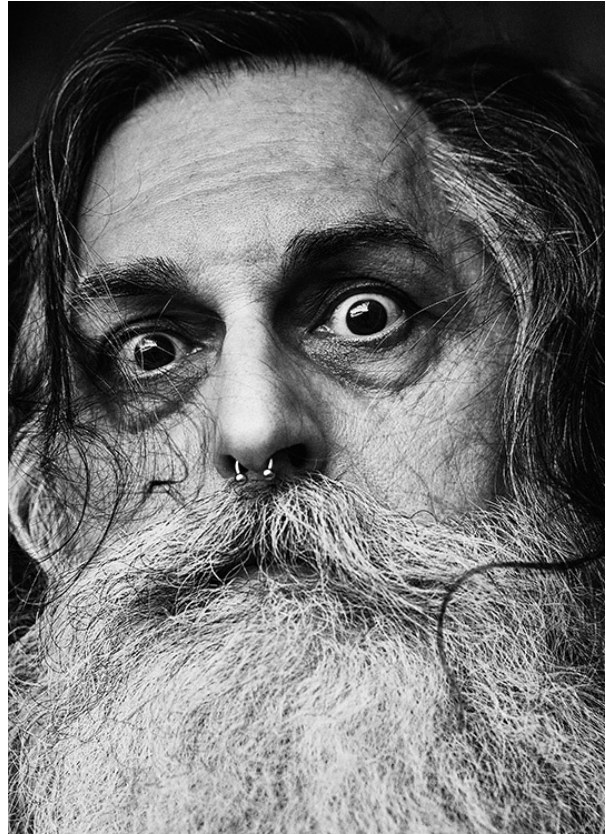

SCOUT

MODEL ● AGENCY

GEROLD B. SILVER

HEIGHT 178 cm BUST/WAIST/HIPS 108/96/106 cm EYES brown HAIR black grey SHOES 43/44 LOCATION Zürich CH

SCOUT

MODEL ● AGENCY

GEROLD B. SILVER

HEIGHT 178 cm BUST/WAIST/HIPS 108/96/106 cm EYES brown HAIR black grey SHOES 43/44 LOCATION Zürich CH

SCOUT

GEROLD B. SILVER

MODEL ● AGENCY

HEIGHT 178 cm BUST/WAIST/HIPS 108/96/106 cm EYES brown HAIR black grey SHOES 43/44 LOCATION Zürich CH

SCOUT

MODEL ● AGENCY

GEROLD B. SILVER

HEIGHT 178 cm BUST/WAIST/HIPS 108/96/106 cm EYES brown HAIR black grey SHOES 43/44 LOCATION Zürich CH

SCOUT

MODEL ● AGENCY

GEROLD B. SILVER

HEIGHT 178 cm BUST/WAIST/HIPS 108/96/106 cm EYES brown HAIR black grey SHOES 43/44 LOCATION Zürich CH