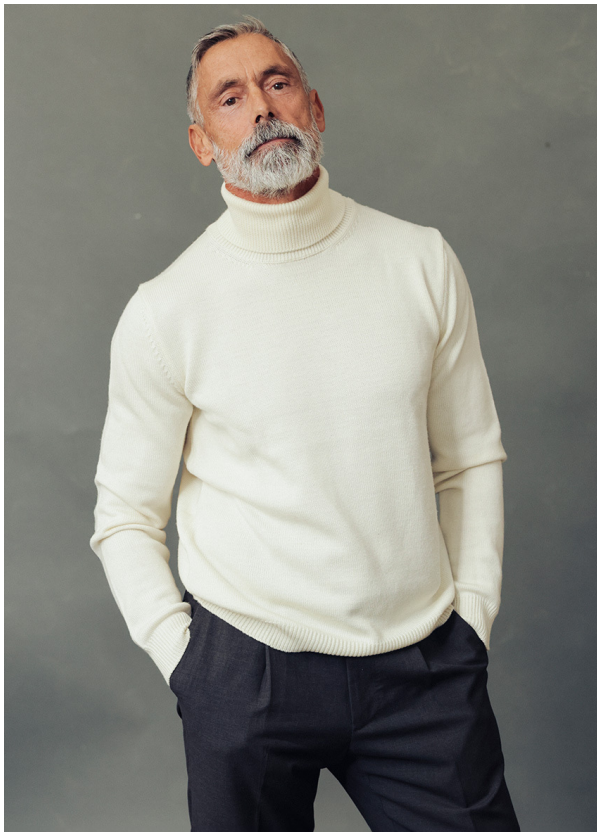

SCOUT

MODEL ● AGENCY

GIANCARLO L. ^{SILVER}

HEIGHT 177 cm BUST/WAIST/HIPS 103/84/94 cm SIZE 46 EYES brown HAIR grey SHOES 42 LOCATION Lugano CH