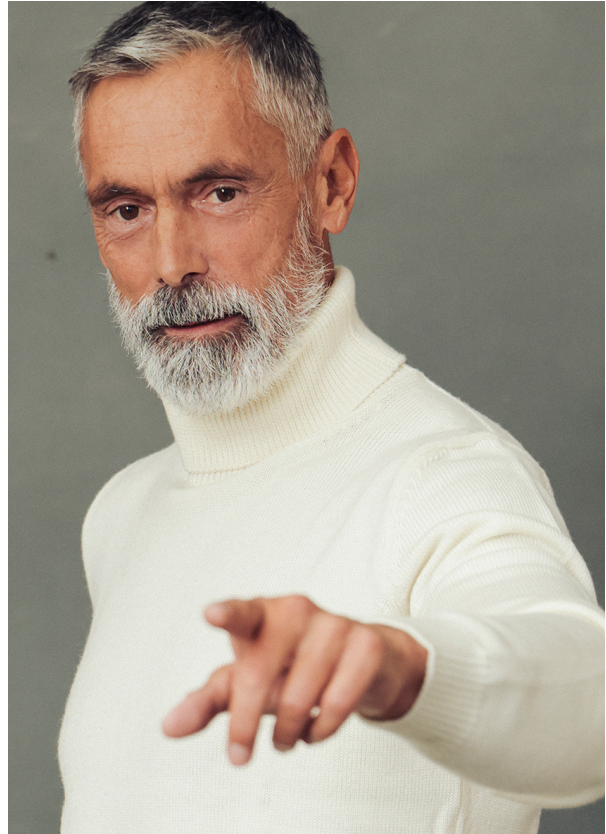

SCOUT

MODEL ● AGENCY

GIANCARLO L. ^{SILVER}

HEIGHT 177 cm BUST/WAIST/HIPS 103/84/94 cm SIZE 46 EYES brown HAIR grey SHOES 42 LOCATION Lugano CH