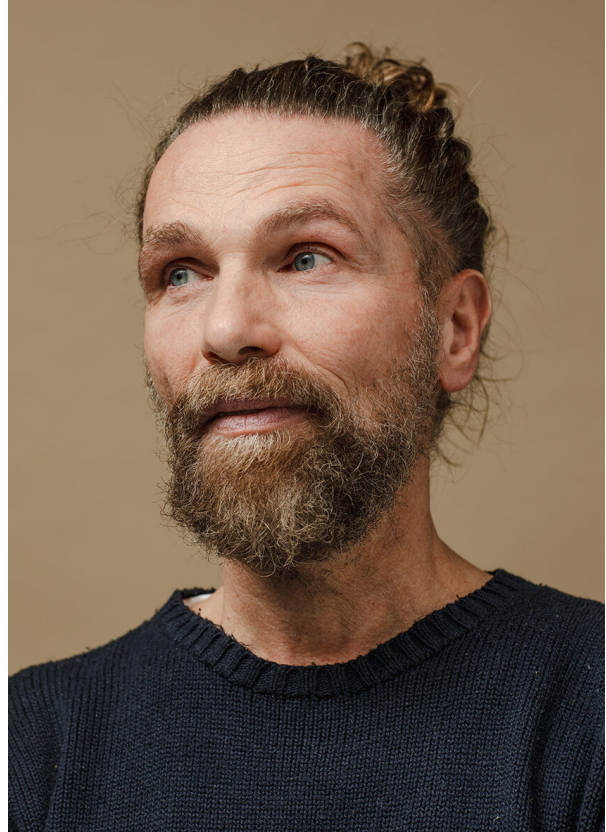

SCOUT

MODEL ● AGENCY

GIUSEPPE C. 50 PLUS

HEIGHT 178 cm cm BUST/WAIST/HIPS 99/89/99 cm SIZE Jeans 32/33 EYES blue HAIR dark blonde SHOES 43 LOCATION Zürich CH

SCOUT

MODEL ● AGENCY

GIUSEPPE C. 50 PLUS

HEIGHT 178 cm cm BUST/WAIST/HIPS 99/89/99 cm SIZE Jeans 32/33 EYES blue HAIR dark blonde SHOES 43 LOCATION Zürich CH