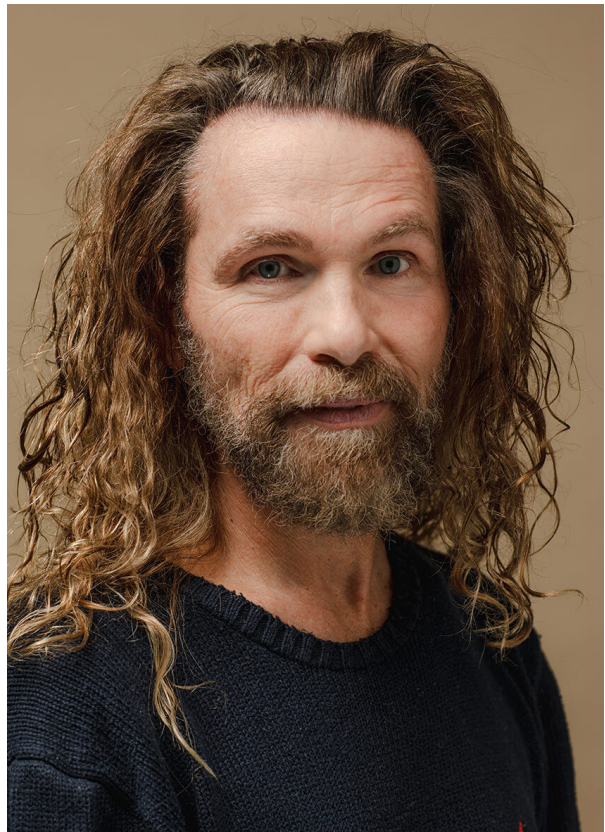

SCOUT

MODEL ● AGENCY

GIUSEPPE C. 50 PLUS

HEIGHT 178 cm cm BUST/WAIST/HIPS 99/89/99 cm SIZE Jeans 32/33 EYES blue HAIR dark blonde SHOES 43 LOCATION Zürich CH

SCOUT

MODEL ● AGENCY

GIUSEPPE C. 50 PLUS

HEIGHT 178 cm cm BUST/WAIST/HIPS 99/89/99 cm SIZE Jeans 32/33 EYES blue HAIR dark blonde SHOES 43 LOCATION Zürich CH