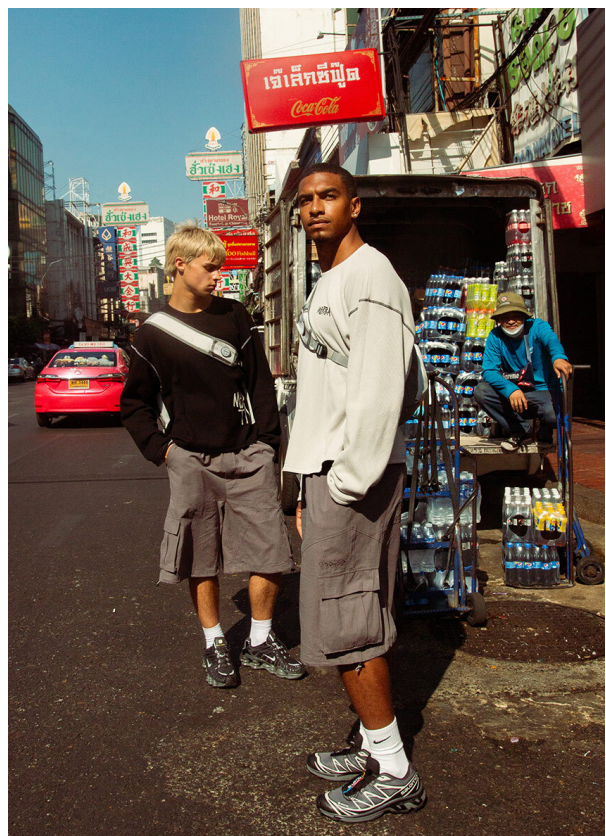

SCOUT

MODEL ● AGENCY

GREGORY K. 20 PLUS

HEIGHT 183 cm BUST/WAIST/HIPS 100.5/81/108 cm EYES dark brown HAIR black LOCATION Lausanne CH