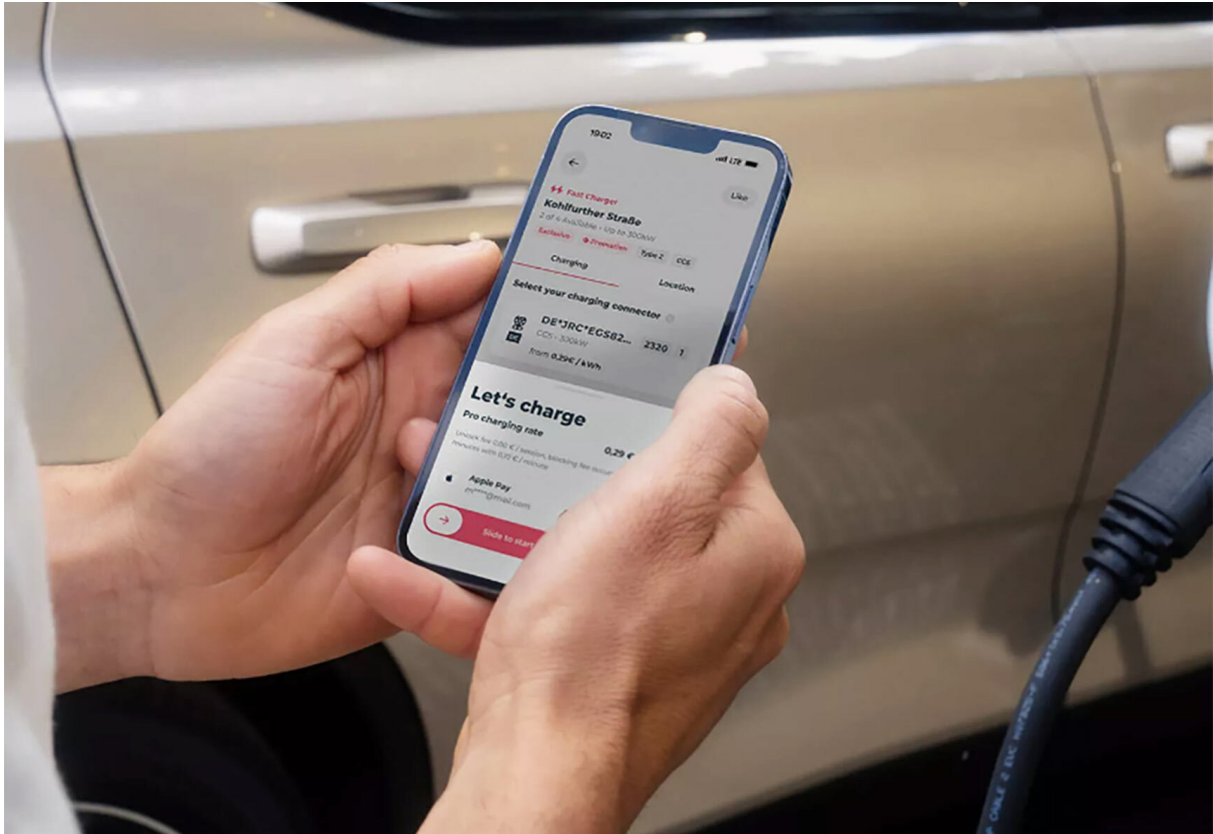

SCOUT

GUNTER DI. COMMERCIAL

MODEL • AGENCY

HEIGHT 185 cm BUST/WAIST/HIPS 98/83/98 cm SIZE 48 JEANS 31/31 EYES green HAIR brown / bald SHOES 45
LOCATION Berlin DE

SCOUT

MODEL • AGENCY

GUNTER DI. COMMERCIAL

HEIGHT 185 cm BUST/WAIST/HIPS 98/83/98 cm SIZE 48 JEANS 31/31 EYES green HAIR brown / bald SHOES 45
LOCATION Berlin DE

SCOUT

MODEL • AGENCY

GUNTER DI. COMMERCIAL

HEIGHT 185 cm BUST/WAIST/HIPS 98/83/98 cm SIZE 48 JEANS 31/31 EYES green HAIR brown / bald SHOES 45
LOCATION Berlin DE