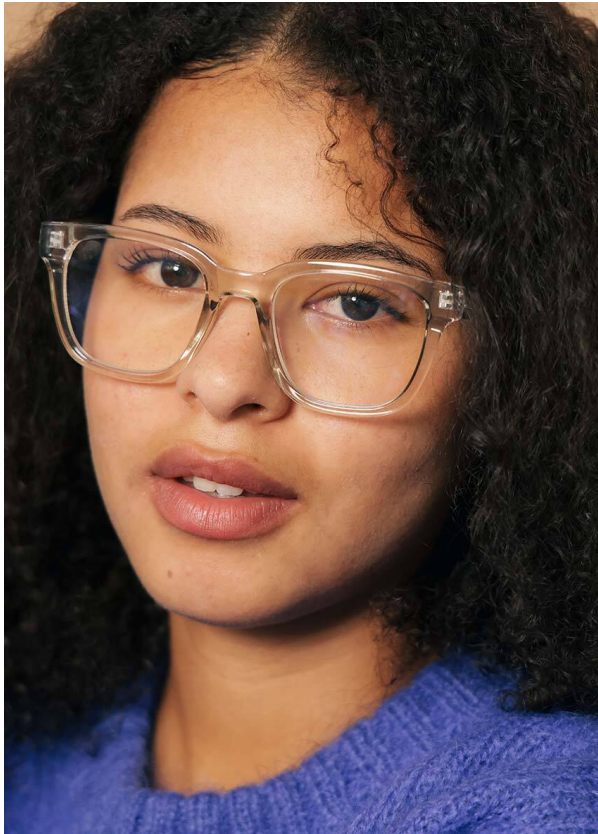

SCOUT

MODEL ● AGENCY

HALEEMA F. 20 PLUS

HEIGHT 161 cm BUST/WAIST/HIPS 83/64/92 cm SIZE 34 JEANS 25/30 EYES brown HAIR brown SHOES 38 LOCATION Zürich CH