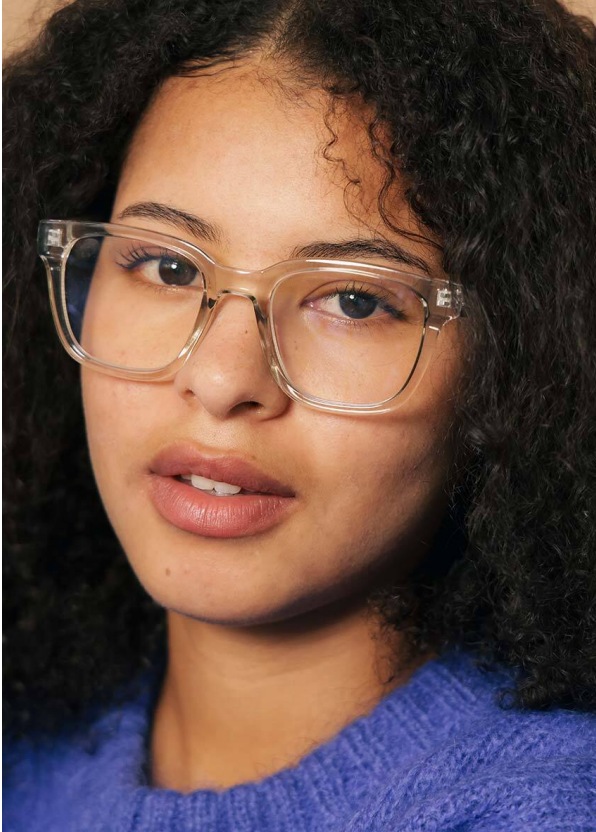

SCOUT

MODEL ● AGENCY

HALEEMA F. 20 PLUS

HEIGHT 161 cm BUST/WAIST/HIPS 83/64/92 cm SIZE 34 JEANS 25/30 EYES brown HAIR brown SHOES 38 LOCATION Zürich CH

SCOUT

MODEL ● AGENCY

HALEEMA F. 20 PLUS

HEIGHT 161 cm BUST/WAIST/HIPS 83/64/92 cm SIZE 34 JEANS 25/30 EYES brown HAIR brown SHOES 38 LOCATION Zürich CH