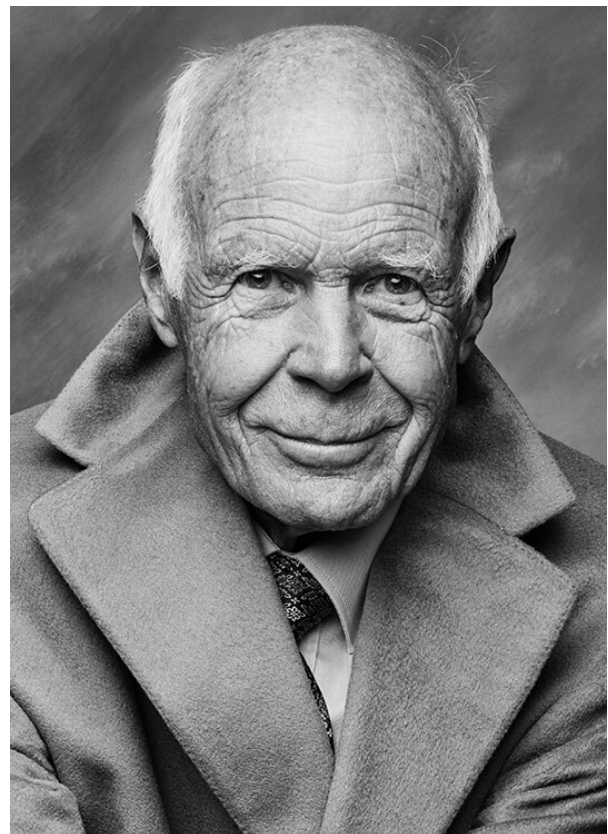

SCOUT

MODEL ● AGENCY

HANS G. SILVER

HEIGHT 184 cm BUST/WAIST 93/83 cm EYES blue HAIR grey SHOES 44 ½ LOCATION Aarau CH

SCOUT

MODEL ● AGENCY

HANS G. SILVER

HEIGHT 184 cm BUST/WAIST 93/83 cm EYES blue HAIR grey SHOES 44 ½ LOCATION Aarau CH

14

SCOUT

MODEL ● AGENCY

HANS G. SILVER

HEIGHT 184 cm BUST/WAIST 93/83 cm EYES blue HAIR grey SHOES 44 ½ LOCATION Aarau CH