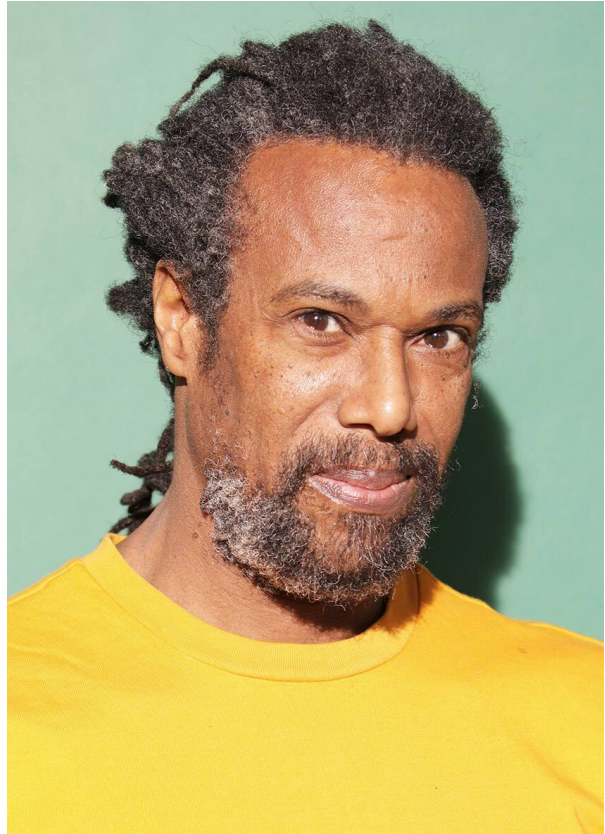

SCOUT

MODEL ● AGENCY

HERBY C. SILVER

HEIGHT 178 cm BUST/WAIST/HIPS 93/84/95 cm EYES brown HAIR black with grey SHOES 41 LOCATION Zürich CH

SCOUT

MODEL ● AGENCY

HERBY C. SILVER

HEIGHT 178 cm BUST/WAIST/HIPS 93/84/95 cm EYES brown HAIR black with grey SHOES 41 LOCATION Zürich CH