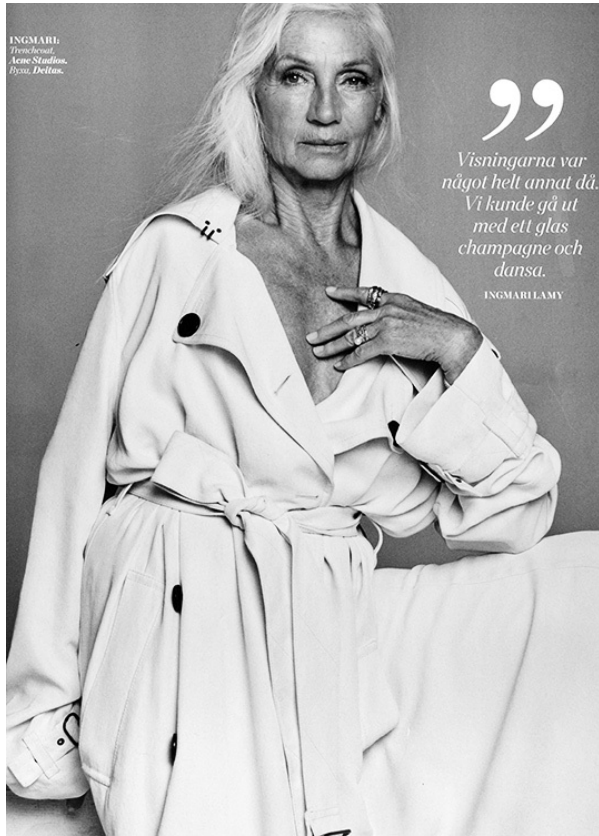

SCOUT

MODEL • AGENCY

INGMARI L. SILVER

HEIGHT 172 cm BUST/WAIST/HIPS 85/61/88 cm EYES blue HAIR white SHOES 39 LOCATION Stockholm SE

SCOUT

MODEL • AGENCY

INGMARI L. SILVER

HEIGHT 172 cm BUST/WAIST/HIPS 85/61/88 cm EYES blue HAIR white SHOES 39 LOCATION Stockholm SE

SCOUT

MODEL • AGENCY

INGMARI L. SILVER

HEIGHT 172 cm BUST/WAIST/HIPS 85/61/88 cm EYES blue HAIR white SHOES 39 LOCATION Stockholm SE

SCOUT

MODEL ● AGENCY

INGMARI L. SILVER

HEIGHT 172 cm BUST/WAIST/HIPS 85/61/88 cm EYES blue HAIR white SHOES 39 LOCATION Stockholm SE