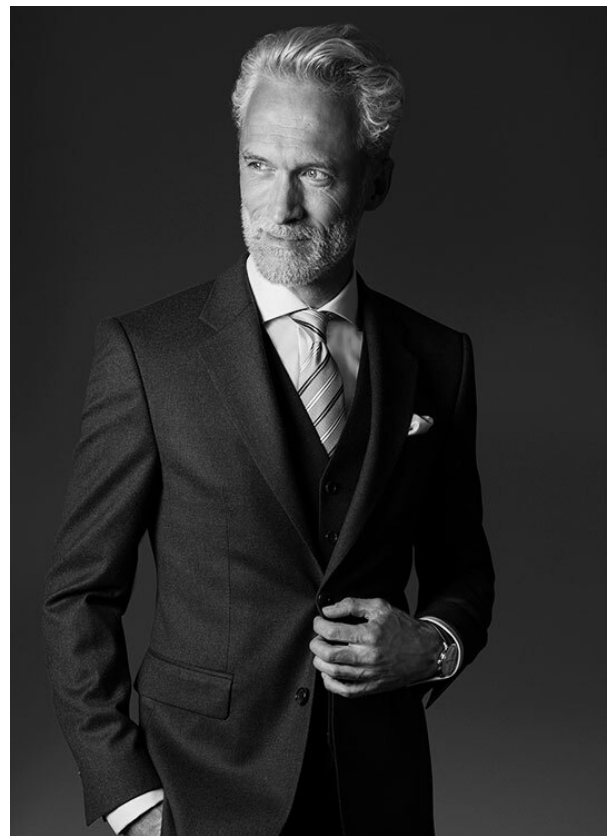

SCOUT

INGO B. SILVER

MODEL • AGENCY

HEIGHT 186 cm BUST/WAIST 101/81 cm EYES blue HAIR salt&pepper SHOES 43 LOCATION Hamburg DE

SCOUT

INGO B. SILVER

MODEL • AGENCY

HEIGHT 186 cm BUST/WAIST 101/81 cm EYES blue HAIR salt&pepper SHOES 43 LOCATION Hamburg DE

SCOUT

MODEL ● AGENCY

INGO B. SILVER

HEIGHT 186 cm BUST/WAIST 101/81 cm EYES blue HAIR salt&pepper SHOES 43 LOCATION Hamburg DE