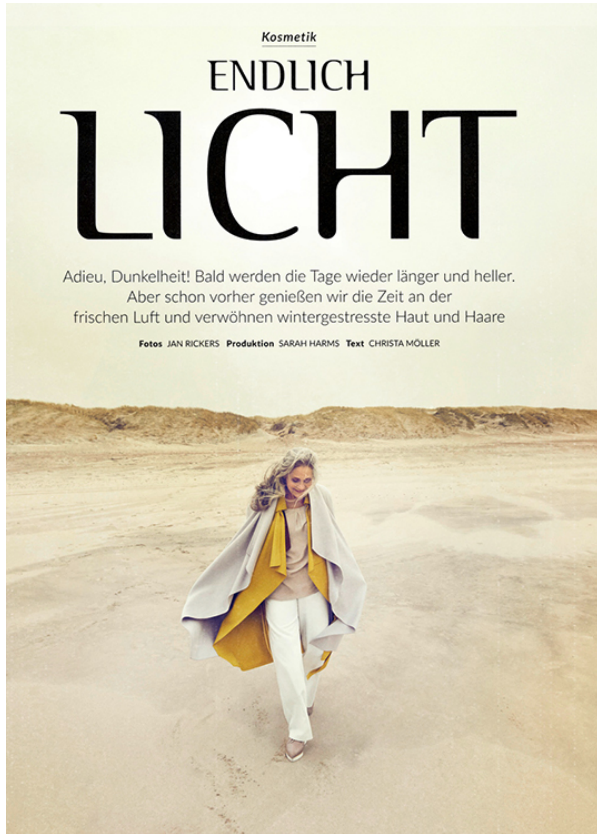

SCOUT

MODEL • AGENCY

ISABELLE A. SILVER

HEIGHT 168 cm BUST/WAIST/HIPS 96/76/101 cm EYES blue green HAIR silver SHOES 39 LOCATION Paris FR

SCOUT

MODEL • AGENCY

ISABELLE A. SILVER

HEIGHT 168 cm BUST/WAIST/HIPS 96/76/101 cm EYES blue green HAIR silver SHOES 39 LOCATION Paris FR