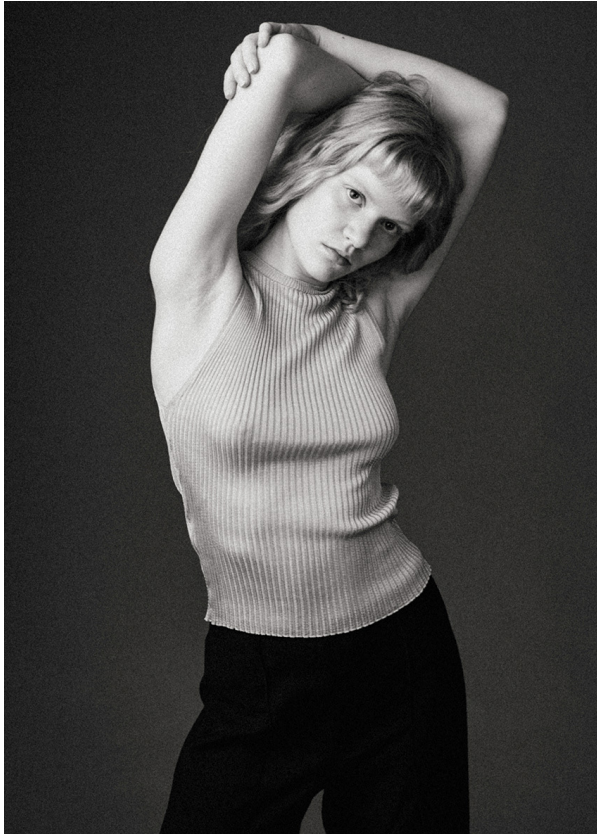

SCOUT

MODEL • AGENCY

JADE G. DEVELOPMENT

HEIGHT 180 cm BUST/WAIST/HIPS 80/61/90 cm JEANS 28/34 EYES blue HAIR blonde SHOES 40 LOCATION Zurich CH

SCOUT

JADE G. DEVELOPMENT

MODEL • AGENCY

HEIGHT 180 cm BUST/WAIST/HIPS 80/61/90 cm JEANS 28/34 EYES blue HAIR blonde SHOES 40 LOCATION Zurich CH

SCOUT

JADE G. DEVELOPMENT

MODEL • AGENCY

HEIGHT 180 cm BUST/WAIST/HIPS 80/61/90 cm JEANS 28/34 EYES blue HAIR blonde SHOES 40 LOCATION Zurich CH

SCOUT

MODEL • AGENCY

JADE G. DEVELOPMENT

HEIGHT 180 cm BUST/WAIST/HIPS 80/61/90 cm JEANS 28/34 EYES blue HAIR blonde SHOES 40 LOCATION Zurich CH