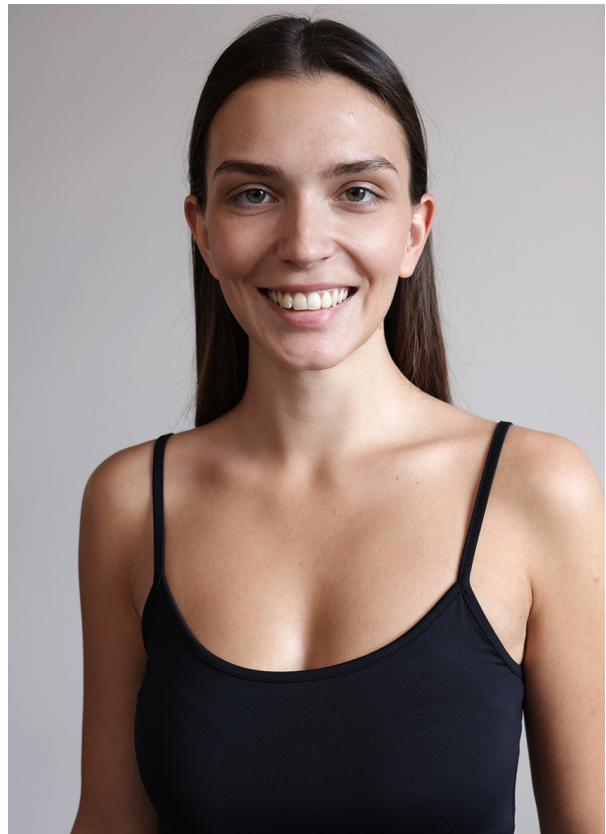

SCOUT

MODEL • AGENCY

JANA L. DEVELOPMENT

HEIGHT 174 cm LINGERIE 70B BUST/WAIST/HIPS 81/63/95 cm EYES green HAIR brown SHOES 40 LOCATION Zurich CH

SCOUT

MODEL • AGENCY

JANA L. DEVELOPMENT

HEIGHT 174 cm LINGERIE 70B BUST/WAIST/HIPS 81/63/95 cm EYES green HAIR brown SHOES 40 LOCATION Zurich CH